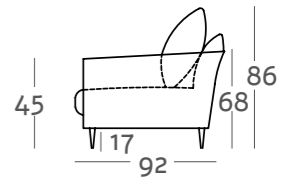

ELEMENTO
Brazo: Ancho: 22 cm
Arm: Width: 22 cm
Accoudoir: Largeur: 22 cm
Profundidad asiento: 55cm
Seat Depth: 55cm
Profondeur d'assise: 55cm