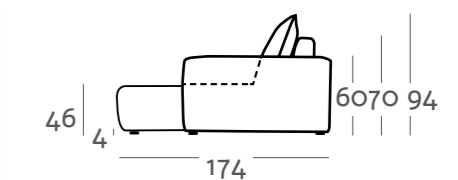

CHAISELONGUE

Brazo: Ancho: 25cm
Arm: Width: 25cm
Accoudoir: Largeur: 25cm