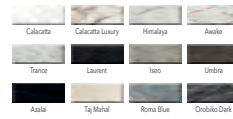

ACABADO TAPA
Top: rish / Finition plan / Finitura piano