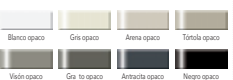

ACABADO PATAS
Leg: nish / Finition pieds / Finitura gambe