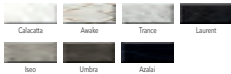

ACABADO TAPA
Top: nish / Finition plan / Finitura piano