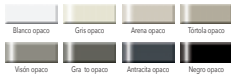

ACABADO TAPA
Top: nish / Finition plan / Finitura piano