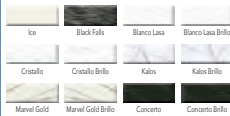

ACABADO TAPA
Top: nish / Finition plan / Finitura piano