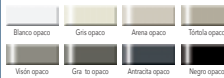

ACABADO TAPA
Top: nish / Finition plan / Finitura piano

a	b	c
200	105	76
240	110	76
280	114	76