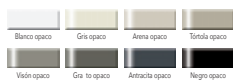

ACABADO PATAS
Leg: rish / Finition pieds / Finitura gambe