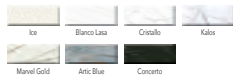

ACABADO TAPA
Top: nish / Finition plan / Finitura piano