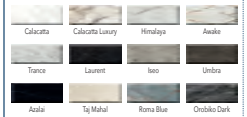

ACABADO TAPA
Top: nish / Finition plan / Finitura piano

a	b	c
200	105	76
240	110	76
280	114	76