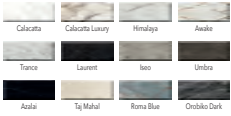

ACABADO TAPA
Top: nish / Finition plan / Finitura piano