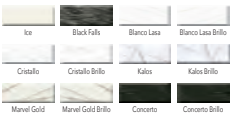

ACABADO TAPA
Top: nish / Finition plan / Finitura piano