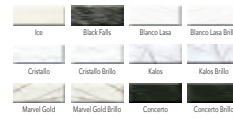

ACABADO TAPA
Top: rish / Finition plan / Finitura piano