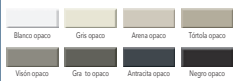

Madera Lacados CH / Wood CH / Bois CH / Legno CH

a	b
ø118	75
ø128	75
ø138	75