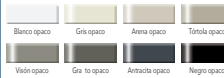

a	b	c
140 (200)	90	76
160 (240)	90	76
180 (260)	90	76