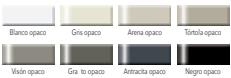

ACABADO TAPA
Top: nish / Finition plan / Finitura piano