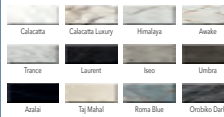

ACABADO TAPA
Top: nish / Finition plan / Finitura piano

a	b	c
200	105	76
240	110	76
280	114	76