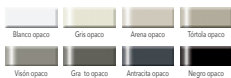

Madera C / Wood C / Bois C / Legno C