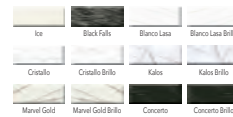

ACABADO TAPA
Top: nish / Finition plan / Finitura piano