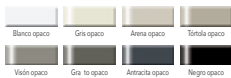

Madera C / Wood C / Bois C / Legno C