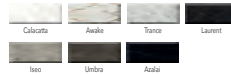

ACABADO TAPA
Top: nish / Finition plan / Finitura piano