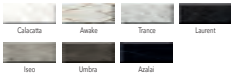

ACABADO TAPA
Top: nish / Finition plan / Finitura piano