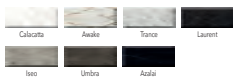

ACABADO TAPA
Top: nish / Finition plan / Finitura piano