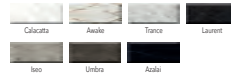

ACABADO TAPA
Top / nish / Finition plan / Finitura piano