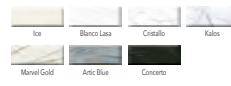

ACABADO TAPA
Top / nish / Finition plan / Finitura piano