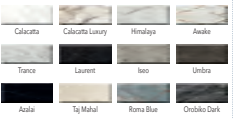

ACABADO TAPA
Top: nish / Finition plan / Finitura piano