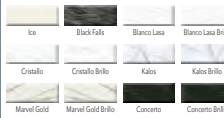

ACABADO TAPA
Top: nish / Finition plan / Finitura piano

a	b	c
200	105	76
240	110	76
280	114	76