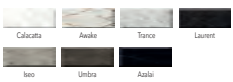

ACABADO TAPA
Top finish / Finition plan / Finitura piano