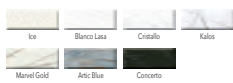

ACABADO TAPA
Top finish / Finition plan / Finitura piano