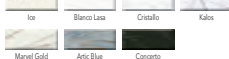

ACABADO TAPA
Top finish / Finition plan / Finitura piano