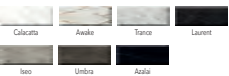

ACABADO TAPA
Top finish / Finition plan / Finitura piano