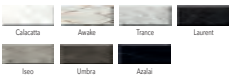

ACABADO TAPA
Top finish / Finition plan / Finitura piano