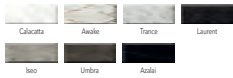

ACABADO TAPA
Top finish / Finition plan / Finitura piano