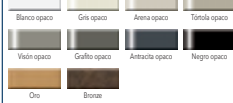

ACABADO
Finish / Finition / Finitura

REDO KERAMIC ESPEJO