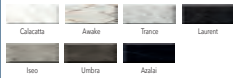

ACABADO TAPA
Top finish / Finition plan / Finitura piano