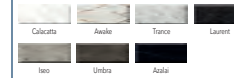

ACABADO TAPA
Top finish / Finition plan / Finitura piano