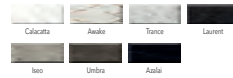

ACABADO TAPA
Top finish / Finition plan / Finitura piano