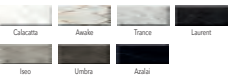

MEZZO A

Madera Lacados CH / Wood CH / Bois CH / Legno CH

Madera Color RAL / Wood RAL / Bois RAL / Legno RAL