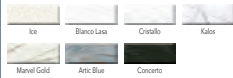

ACABADO TAPA
Top finish / Finition plan / Finitura piano