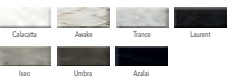

ACABADO TAPA
Top finish / Finition plan / Finitura piano