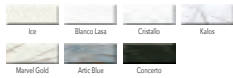

ACABADO TAPA
Top finish / Finition plan / Finitura piano