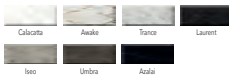

ACABADO TAPA
Top finish / Finition plan / Finitura piano