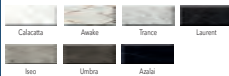

ACABADO TAPA
Top finish / Finition plan / Finitura piano