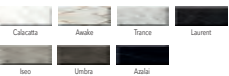

ACABADO TAPA
Top finish / Finition plan / Finitura piano