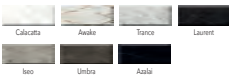

ACABADO TAPA
Top finish / Finition plan / Finitura piano