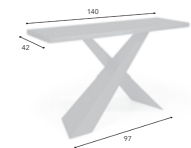

JASPER KERAMIC CONSOLA