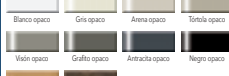

ACABADO TAPA
Top finish / Finition plan / Finitura piano