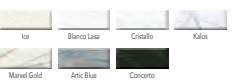

ACABADO TAPA
Top finish / Finition plan / Finitura piano