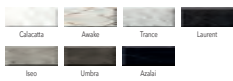

ACABADO TAPA
Top finish / Finition plan / Finitura piano