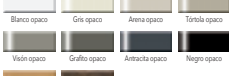

ACABADO TAPA
Top finish / Finition plan / Finitura piano