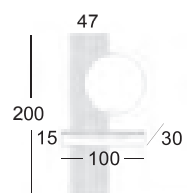

La modernidad y el diseño del hogar se entrelazan para crear un escenario dinámico donde la estética y la funcionalidad convergen en armonía. Los muebles se erigen como un epicentro de expresión personal y único, contemporaneidad y estética convergen para crear espacios que no solo reflejan nuestra identidad, sino que también mejoran nuestra calidad de vida. En dinamika, exploramos cómo la fusión de la modernidad y el diseño redefine los espacios domésticos, transformando casas en hogares que respiran innovación y estilo. Elementos modulares y multifuncionales maximizan la versatilidad, adaptándose y facilitando las necesidades de tu día a día.

Modernity and home design are interlacted to create a dynamic scenary where aesthetics and functionality converge in harmony. Furniture erects as an epicenter of personal and unique expression, contemporary and aesthetics converge to create spaces that not only reflect our identity, but also improve our quality of life. At dinamika, we explore how the fusion of modernity and design redefines domestic spaces, transforming houses into homes that breathe innovation and style. Modular and multifunctional elements maximize versatility, adapting and facilitating your everyday needs.

DK01C
CURVO

Recibidor
Color: S.07 / RD.108

Puf PYM
Color: RD.108
Tapizado: STEP 3