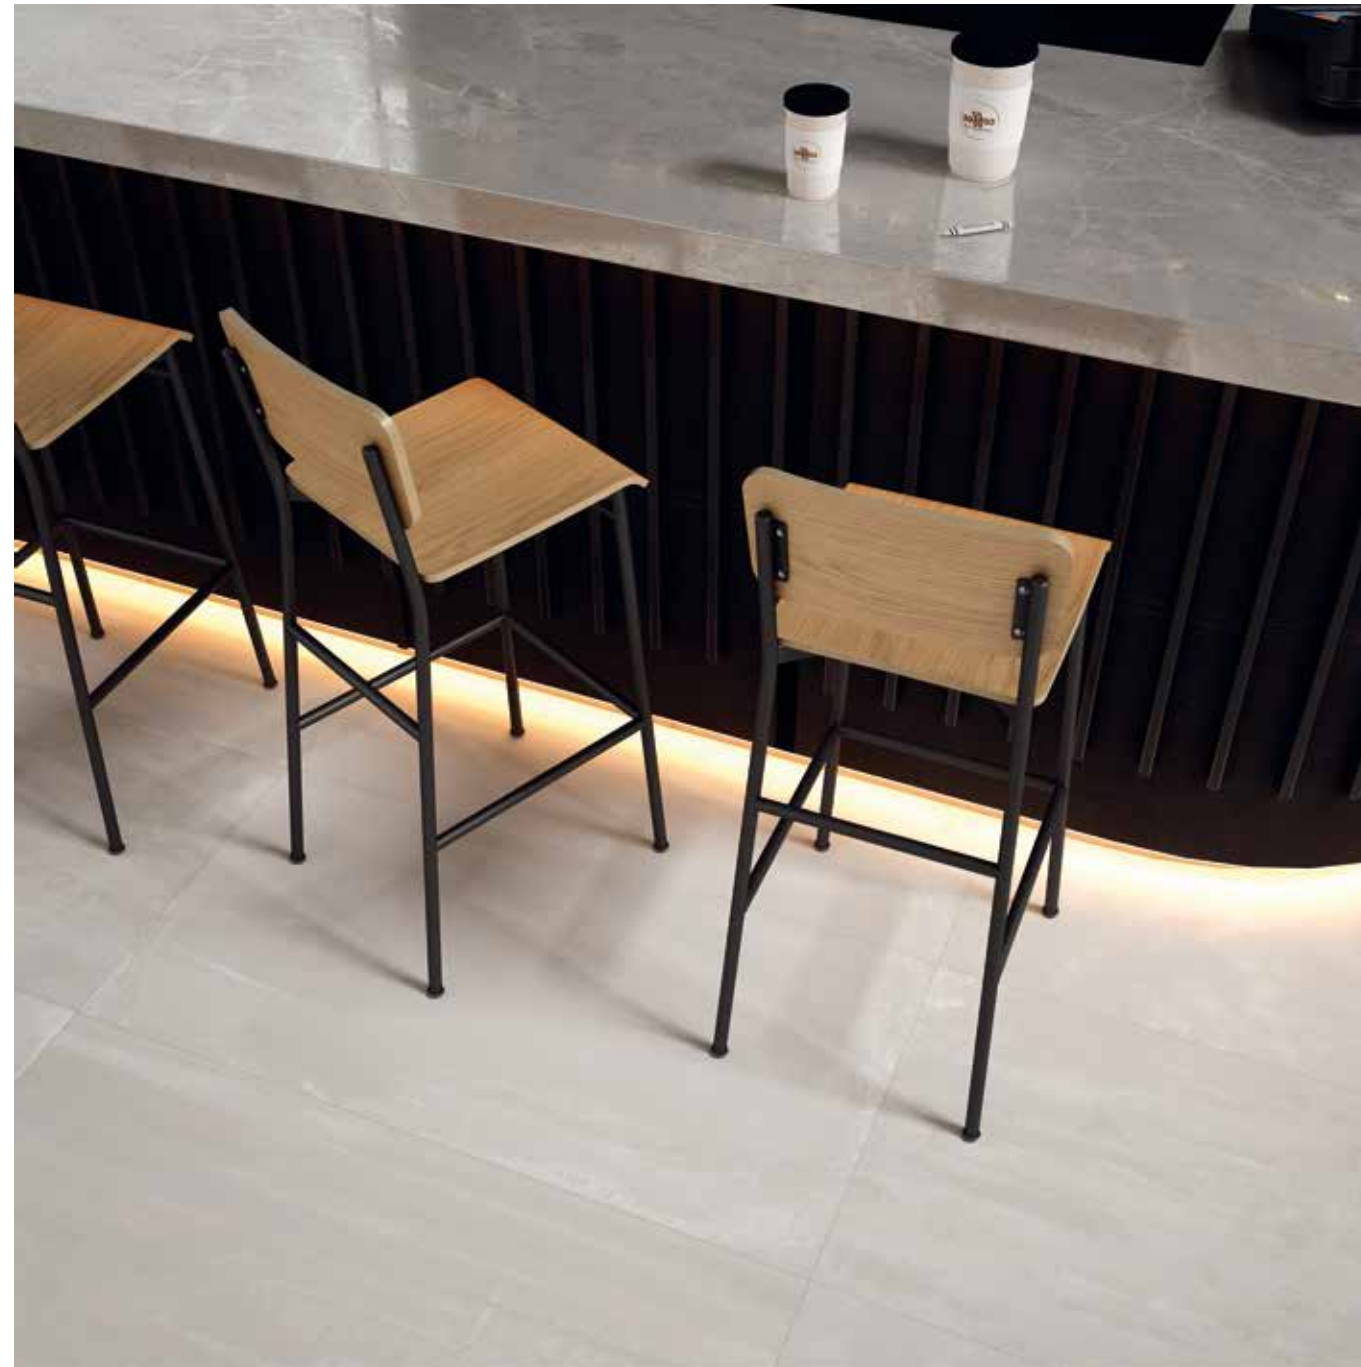

Solid crea ambientes de interior y exterior,
calidos, cómodos y con diseño de marca.

*Solid creates indoor and outdoor environments,
warm, comfortable and with brand design.*