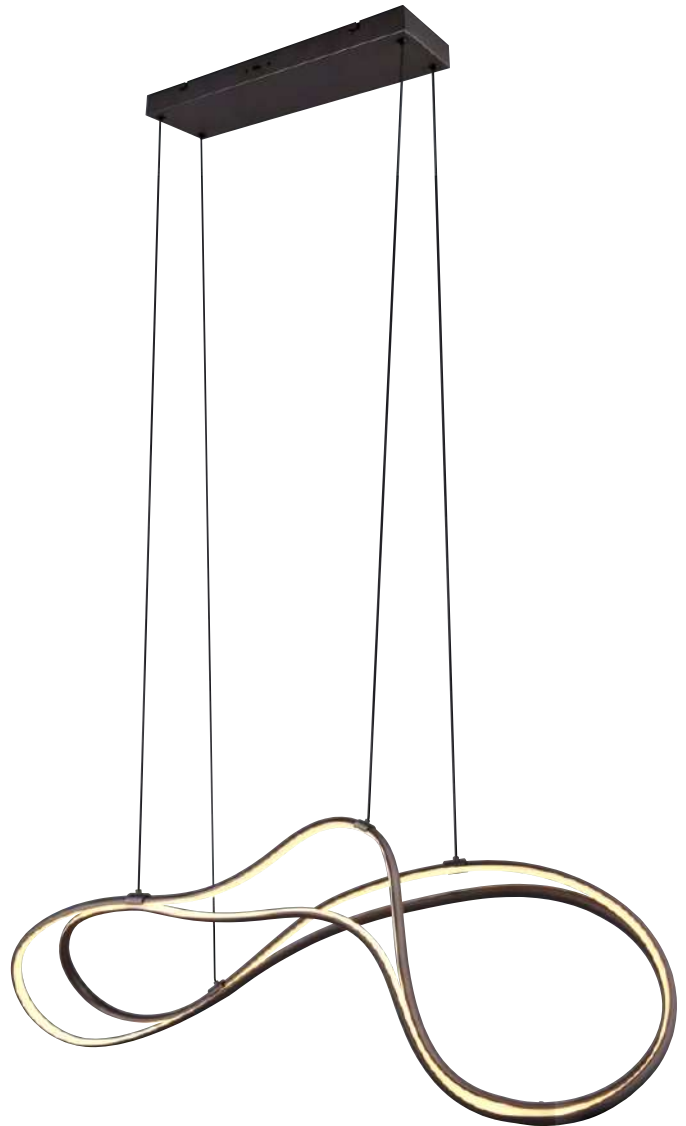

The OLEA LED table lamp impresses with its minimalist and elegant design. Its slim profile and 300-degree rotatable lamp head ensure optimum, glare-free light distribution, ideal for concentrated work and reading in the office or study. In addition to its use as a task light, OLEA is also suitable for relaxing evenings on the couch or in an armchair in the living room. Placed on a side table, it provides pleasant and highly needs-based reading light. Thanks to the integrated sensor switch, brightness and light color can be easily adjusted.

NALA

Deckenleuchte | Metall
Ceiling lamp | Metal

↑ 35 cm, Ø 72 cm

incl. 1x57 W LED | 6800 lm
2300+3000+4000 K

644310131 | Weiß matt
White mat

644310132 | Schwarz matt
Black mat

644310179 | Goldfarbig
Gold

NALA