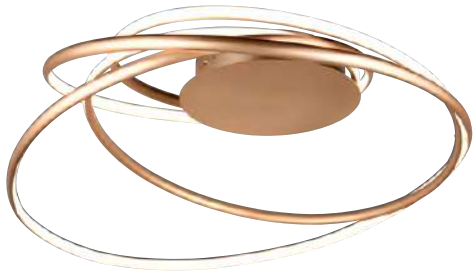

NALA

Deckenleuchte | Metall
Ceiling lamp | Metal

↑ 35 cm, Ø 72 cm

incl. 1x57 W LED | 6800 lm
2300+3000+4000 K

644310131 | Weiß matt
White mat

644310132 | Schwarz matt
Black mat

644310179 | Goldfarbig
Gold

NALA

Pendelleuchte | Metall
Pendant lamp | Metal

↓ 150 cm, ↔ 113 cm, ↗ 24 cm

incl. 1x57 W LED | 6800 lm
2300+3000+4000 K

344310131 | Weiß matt
White mat

344310132 | Schwarz matt
Black mat

344310179 | Goldfarbig
Gold