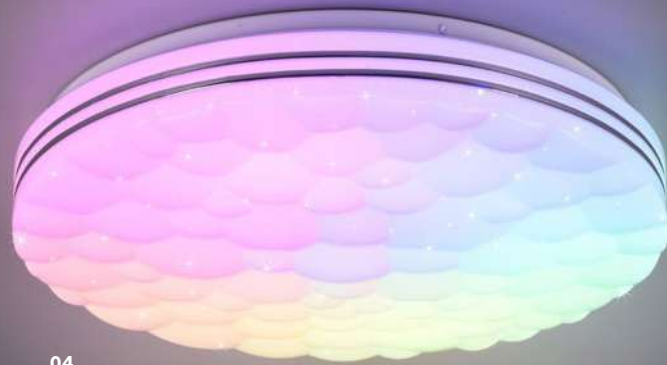

TIGER

Kunststoff, Weiß matt · plastic, white mat

04 R67131100

↓ 7 cm ∅ 38 cm

incl. 1 x SMD LED 22 W · 2.500 lm ·
2.700 - 6.000 K

04

05

REALTA

Kunststoff, Aluminium gebürstet ·
plastic, brushed aluminium