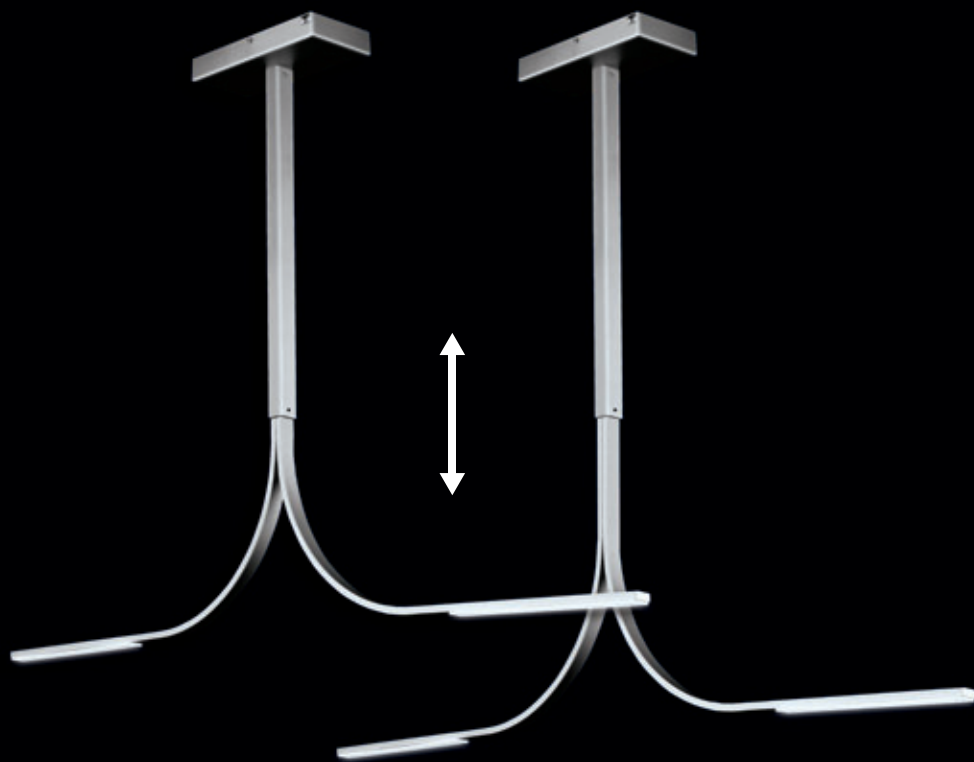

LED
technology

ref: 1502 L 20W 2.146 lumens

SMD LED PUSH DIMMER

Regulador / Dimmer

3000 °K

Acabados / Finishes

01. Níquel satinado / Satin Nickel
02. Oro / Gold
03. Oro satinado / Satin Gold
04. Cromo / Chrome

PINTURA / PAINTED

07. Blanco / White
08. Marfil / Ivory
09. Negro / Black
10. Marrón óxido / Oxide brown
11. Gris / Gray
12. Oro viejo / Antique Gold

Tamaño / Size

1502 L a: 103/122 cm / b: 120 cm