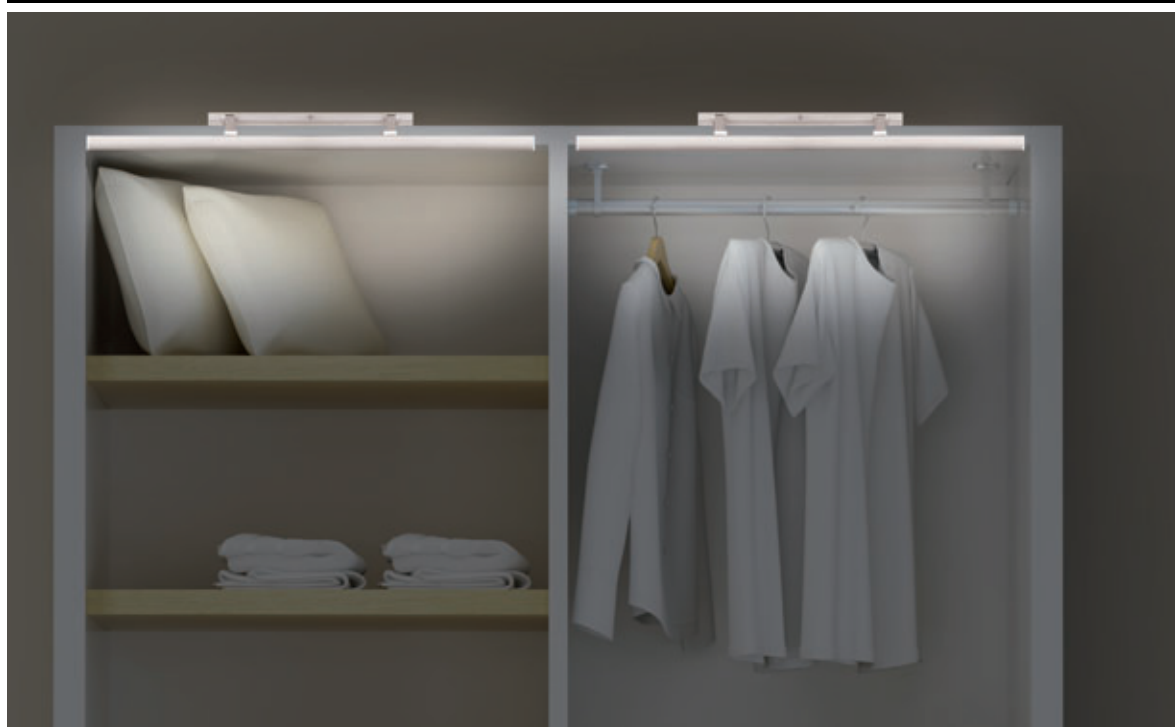

LED
technology

- ref: 1433 L 22W 2.266 lumens
- ref: 1432 L 33W 3.349 lumens
- ref: 1431 L 44W 4.532 lumens
- ref: 1430 L 55W 5.665 lumens

SMD LED

3000 °K

T5
technology
*opcional / optional

- ref: 1433 24W
- ref: 1432 39W
- ref: 1431 54W
- ref: 1430 80W

FQ T5 electronic 230v

3000 °K

Acabados / Finishes

01. Níquel satinado / Satin Nickel
02. Oro / Gold
03. Oro satinado / Satin Gold
04. Cromo / Chrome

PINTURA / PAINTED

07. Blanco / White
08. Marfil / Ivory
09. Negro / Black
10. Marrón óxido / Oxide brown
11. Gris / Gray
12. Oro viejo / Antique Gold

Tamaño / Size

- 1433 / L a: 4 cm / b: 67 cm / c: 17 cm
- 1432 / L a: 4 cm / b: 97 cm / c: 17 cm
- 1431 / L a: 4 cm / b: 127 cm / c: 17 cm
- 1430 / L a: 4 cm / b: 157 cm / c: 17 cm