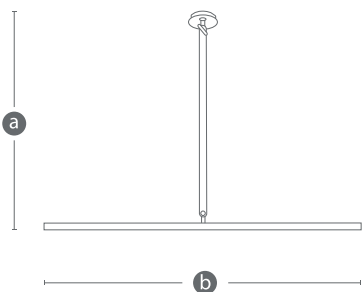

LED
technology

ref: 1045 L 44W 4.532 lumens

ref: 1047 L 55W 5.665 lumens

SMD LED

3000 °K

T5
technology
*opcional / optional

ref: 1045 54W

ref: 1047 80W

FQ T5 electronic 230v

3000 °K

Acabados / Finishes

01. Níquel satinado / Satin Nickel
02. Oro / Gold
03. Oro satinado / Satin Gold
04. Cromo / Chrome

PINTURA / PAINTED

07. Blanco / White
08. Marfil / Ivory
09. Negro / Black
10. Marrón óxido / Oxide brown
11. Gris / Gray
12. Oro viejo / Antique Gold

Tamaño / Size

1045 / L a: 86 cm / b: 127 cm

1047 / L a: 86 cm / b: 157 cm