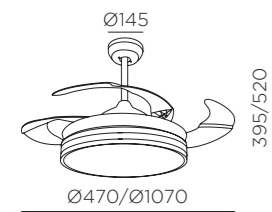

6,5Kg

MATERIAL · MATERIAL · MATÉRIEL

- **A** Acero · Steel · Acier
- **B** ABS
- **C** Acrílico · Acrylic · Acrylique

VELOCIDADES · MODE · MODES	1	2	3	4	5	6
Consumo · Consumption · Consommation (W)	8	10	14	20	29	32
Velocidad · Speed · Vitesse (Rpm)	168	175	187	201	218	235
Flujo de aire · Air flow · Flux d'air (m³/h)	2124	3576	5097	6432	6798	6856
Nivel sonido · Sound level · Niveau sonore (dB's)	20	25	30	35	40	45

01.
Motor DC
DC Motor
Moteur DC

03.
LED reemplazable
Changeable LED
LED changeable

05.
Regulador 2 alturas
2 Height regulator
Régulateur 2 hauteurs

07.
Mando a distancia
Remote control
Télécommande

02.
4 Aspas retractiles
4 Retractable blades
4 Lames retractables

04.
Modo memoria
Memory mode
Mode mémoire

06.
Inclinable hasta 13°
Tilttable up to 13°
Inclinable jusqu'à 13°