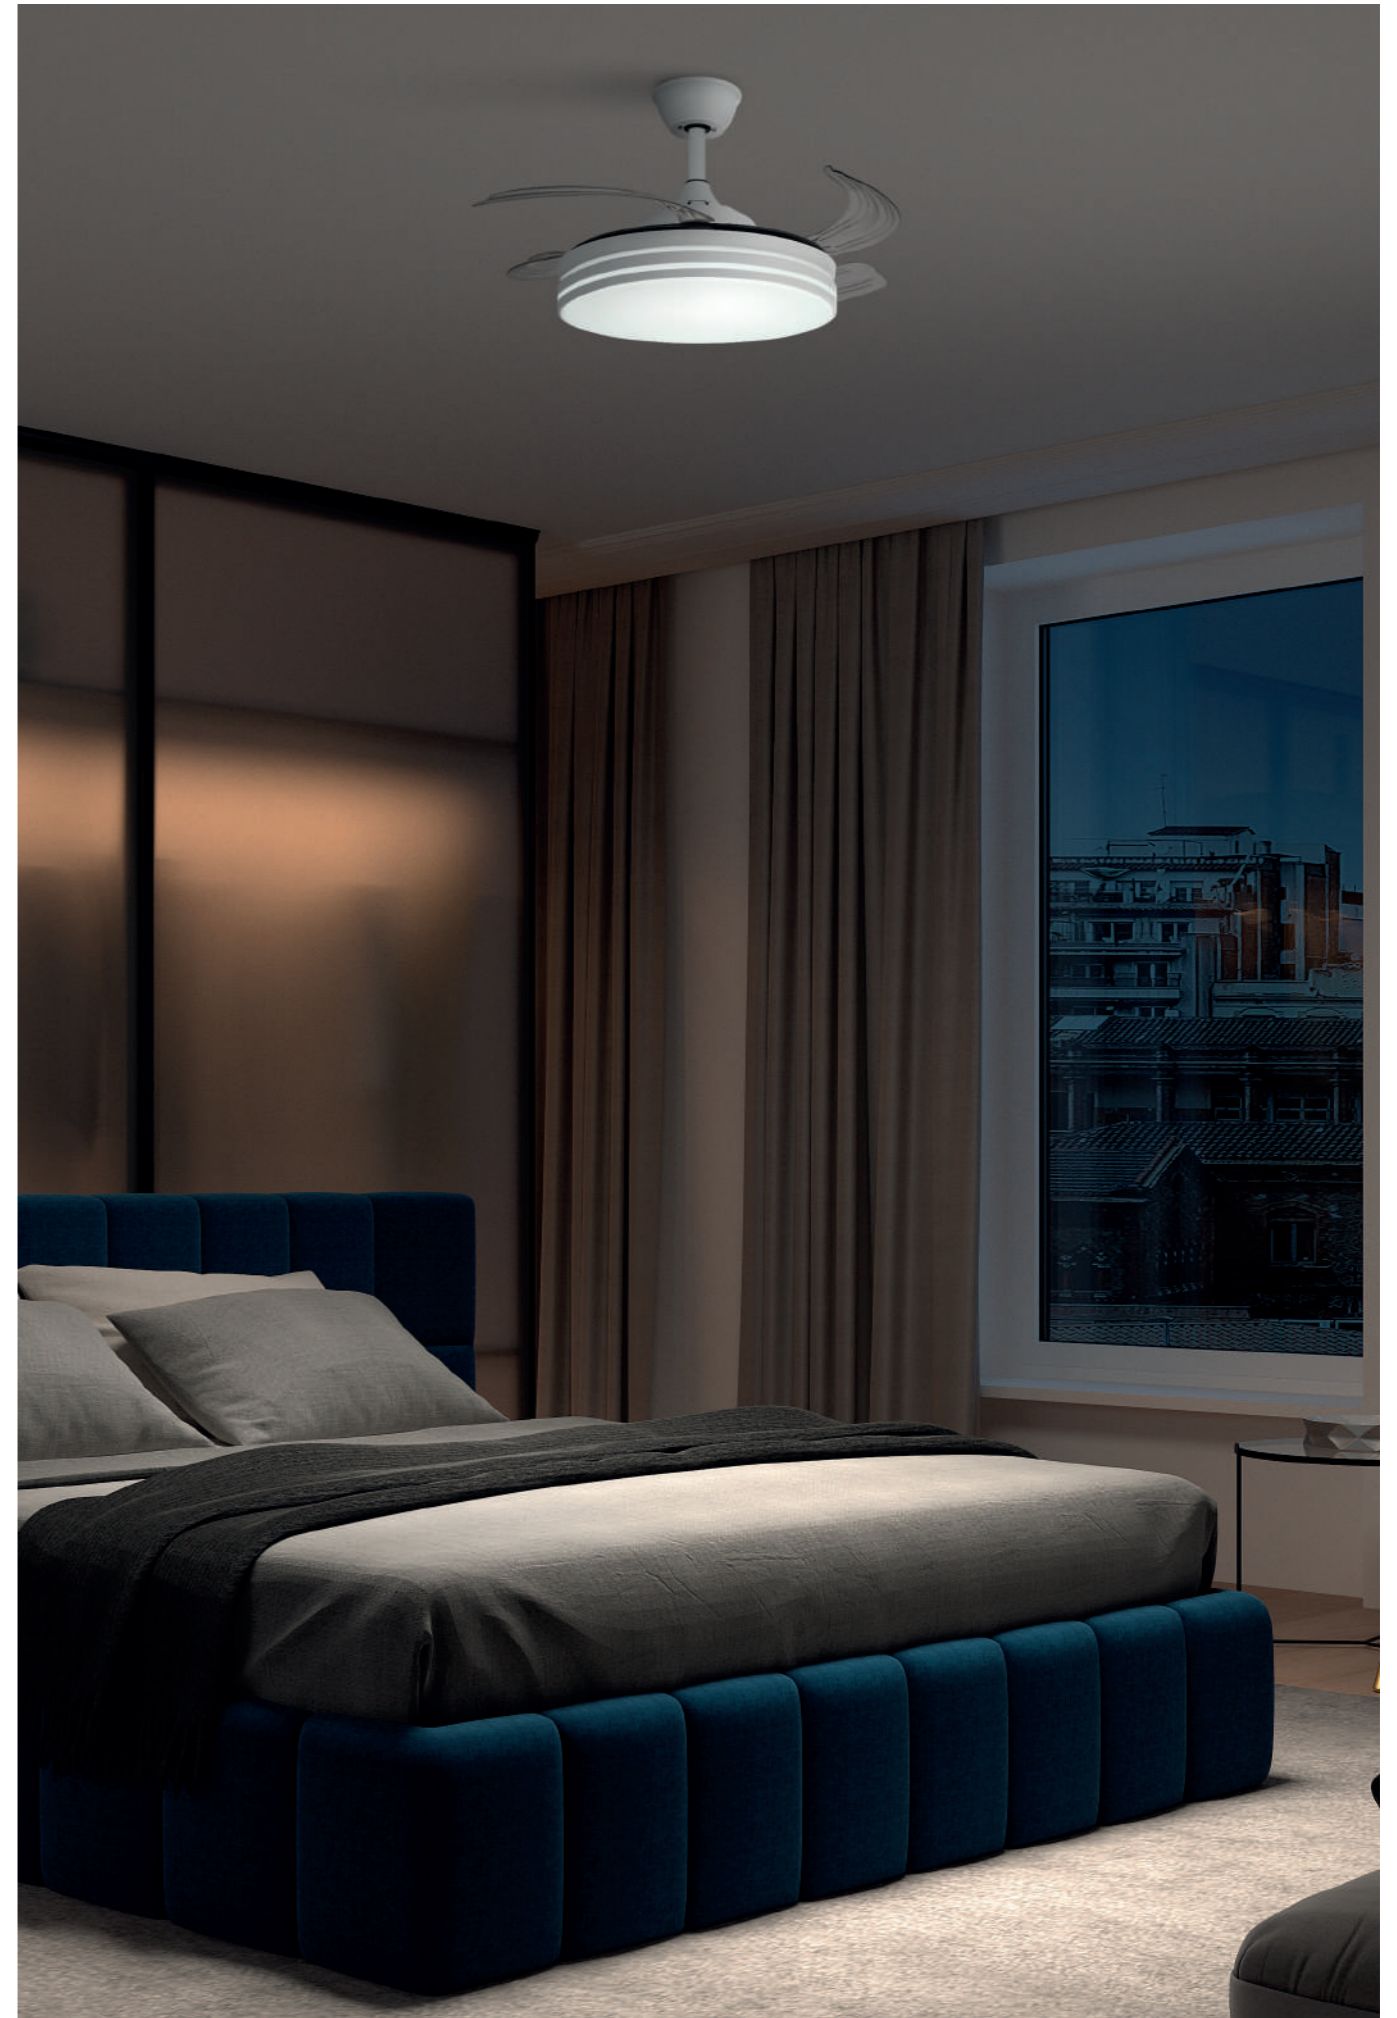

FN	WiFi	Dimmer	Light	IP	W	Light	Ra	Speed	Remote	Height
LED SMD 24W 2400lm 3000K/4000K/6500K	✓	x	2400lm	I	20	24W	E	80	-	✓
MOTOR DC 20W	✓	✓	-	I	20	20W	-	-	8-15m²	✓

REF.

5-7849-35-09	Cromo Mate · Matt Chrome · Chrome Mat
5-7849-81-09	Blanco Mate · Matt White · Blanc Mat

*Pila no incluida/Battery not included/Pile non incluse