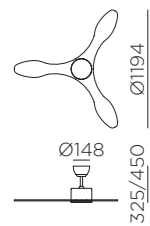

4,60Kg

MATERIAL · MATERIAL · MATÉRIEL

A Acero · Steel · Acier

B ABS

VELOCIDADES · MODE · MODES	1	2	3	4	5	6
Consumo · Consumption · Consommation (W)	5	7	9	13	18	24
Velocidad · Speed · Vitesse (Rpm)	97	111	130	147	165	183
Flujo de aire · Air flow · Flux d'air (m³/h)	4266	4882	5718	6466	7257	8049
Nivel sonido · Sound level · Niveau sonore (dB's)	24	29	32	35	38	42

01.
Motor DC
DC Motor
Moteur DC

03.
Modo memoria
Memory mode
Mode mémoire

05.
Inclinable hasta 13°
Tilttable up to 13°
Inclinable jusqu'à 13°

02.
3 Aspas
3 Blades
3 Lames

04.
Regulador 2 alturas
2 Height regulator
Régulateur 2 hauteurs

06.
Mando a distancia
Remote control
Télécommande