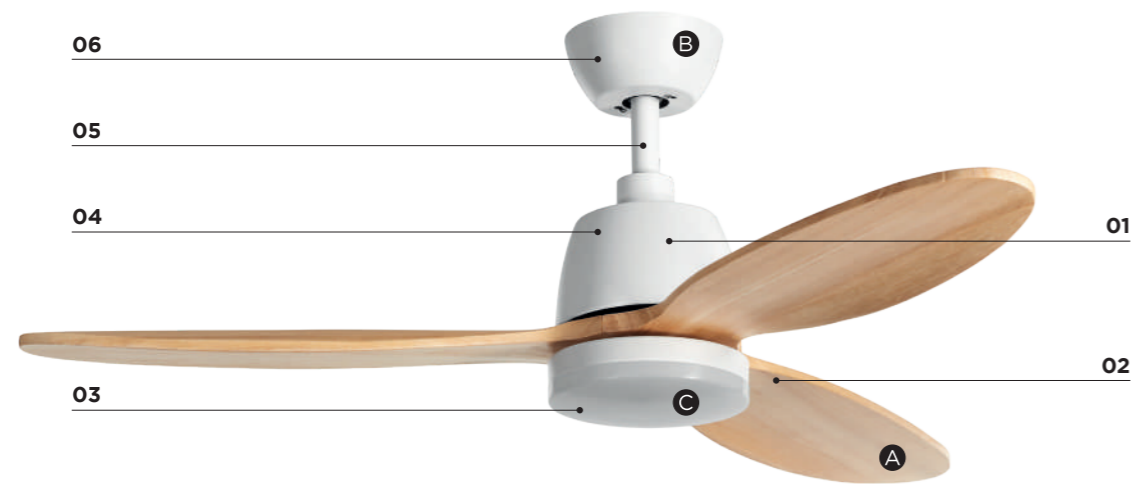

5,90Kg

MATERIAL · MATERIAL · MATÉRIEL

- A Madera · Wood · Bois
- B Acero · Steel · Acier
- C Acrílico · Acrylic · Acrylique

VELOCIDADES · MODE · MODES	1	2	3	4	5	6
Consumo · Consumption · Consommation (W)	6	9	11	14	19	24
Velocidad · Speed · Vitesse (Rpm)	128	150	168	182	199	217
Flujo de aire · Air flow · Flux d'air (m³/h)	4528	5306	5943	6438	7039	7676
Nivel sonido · Sound level · Niveau sonore (dB's)	24	29	32	35	38	42

01.
Motor DC
DC Motor
Moteur DC

03.
LED reemplazable
Changeable LED
LED changeable

05.
Regulador 2 alturas
2 Height regulator
Régulateur 2 hauteurs

07.
Mando a distancia
Remote control
Télécommande

02.
3 Aspas
3 Blades
3 Lames

04.
Modo memoria
Memory mode
Mode mémoire

06.
Inclinable hasta 13°
Tilttable up to 13°
Inclinable jusqu'à 13°