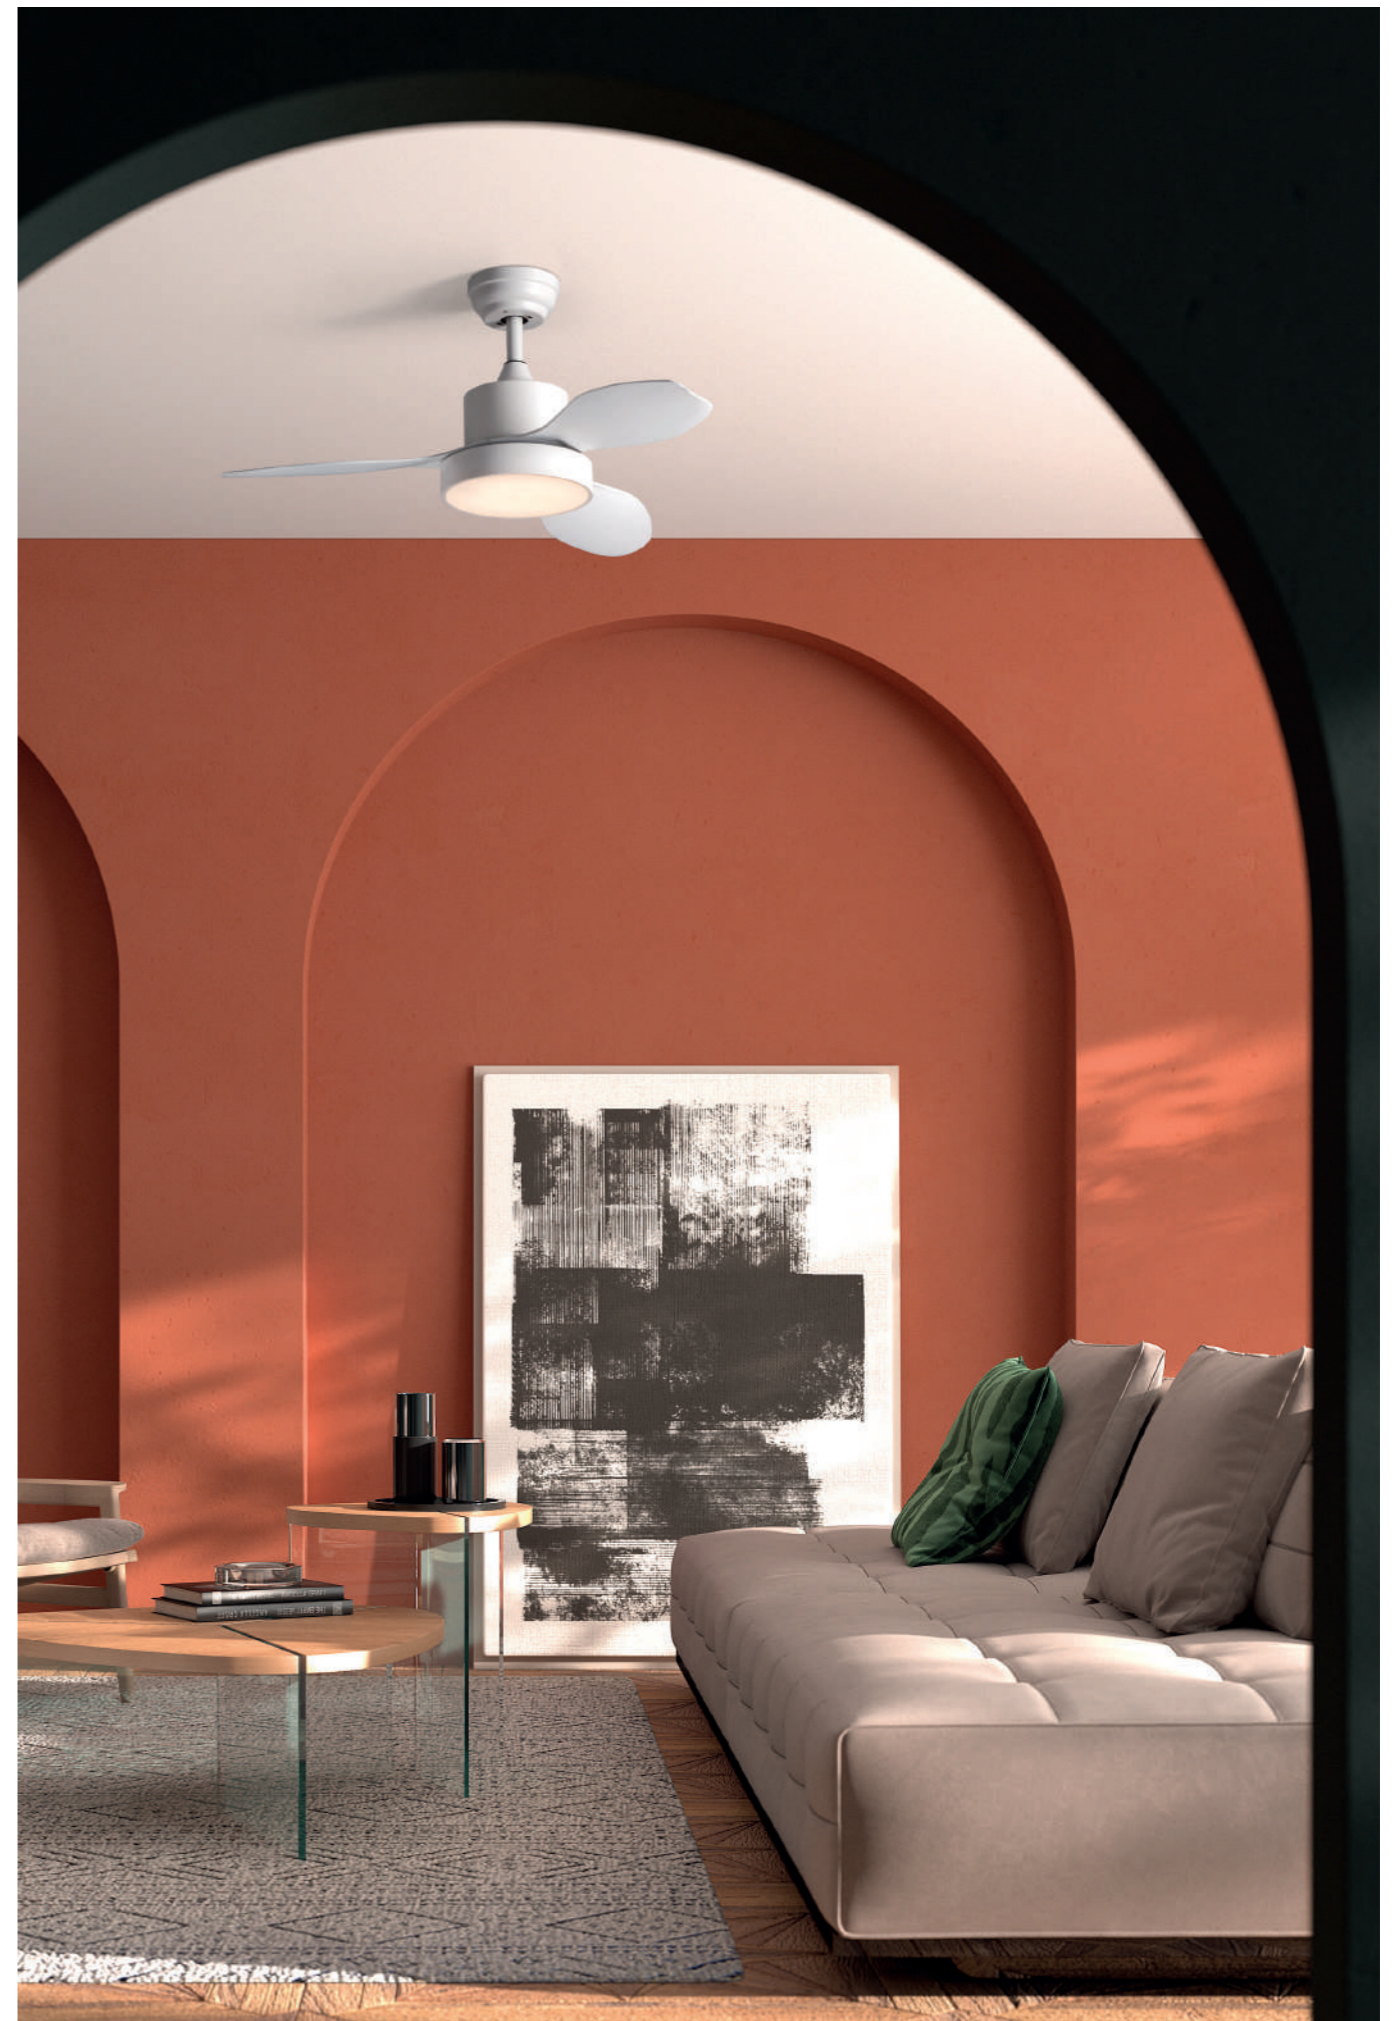

FN	WiFi	Bluetooth	Light	IP	W	Temp	Ra	Speed	Height	Battery
LED SMD 24W 2200lm 3000K/4000K/6500K	✓	x	2200lm	I	20	24W	E	80	-	✓
MOTOR DC 30W	✓	✓	-	I	20	30W	-	-	8-15m²	✓

REF.

5-7951-35-09	Cromo Mate · Matt Chrome · Chrome Mat
5-7951-43-09	Medalla · Antique Brass · Laiton Patiné
5-7951-81-09	Blanco Mate · Matt White · Blanc Mat
5-7951-87-09	Blanco+Natural · White+Natural · Blanc+Naturel

*Pila no incluida/Battery not included/Pile non incluse