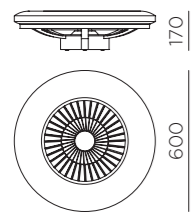

WIND

2,86Kg