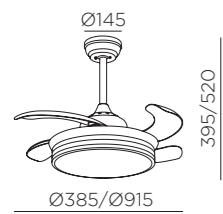

BEIRUT XS

5,5Kg

MATERIAL · MATERIAL · MATÉRIEL

- **A** Acero · Steel · Acier
- **B** ABS
- **C** Acrílico · Acrylic · Acrylique

VELOCIDADES · MODE · MODES	1	2	3	4	5	6
Consumo · Consumption · Consommation (W)	5	6	8	12	16	20
Velocidad · Speed · Vitesse (Rpm)	160	180	200	220	240	260
Flujo de aire · Air flow · Flux d'air (m³/h)	1835	2633	3211	3976	4978	6031
Nivel sonido · Sound level · Niveau sonore (dB's)	20	25	30	35	40	45

01.
Motor DC
DC Motor
Moteur DC

03.
LED reemplazable
Changeable LED
LED changeable

05.
Regulador 2 alturas
2 Height regulator
Régulateur 2 hauteurs

07.
Mando a distancia
Remote control
Télécommande

02.
4 Aspas retractiles
4 Retractable blades
4 Lames retractables

04.
Modo memoria
Memory mode
Mode mémoire

06.
Inclinable hasta 13°
Tilttable up to 13°
Inclinable jusqu'à 13°