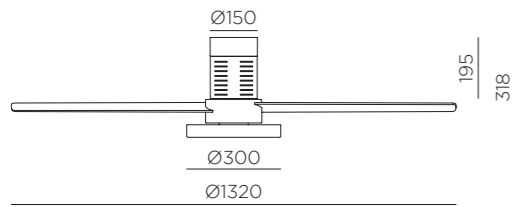

5,3Kg

MATERIAL · MATERIAL · MATÉRIEL

- **A** Acero · Steel · Acier
- **B** Madera contrachapada · Plywood · Contre-plaqué
- **C** Acrílico · Acrylic · Acrylique

VELOCIDADES · MODE · MODES	1	2	3	4	5	6
Consumo · Consumption · Consommation (W)	9	12	16	19	23	26
Velocidad · Speed · Vitesse (Rpm)	133	149	164	174	182	190
Flujo de aire · Air flow · Flux d'air (m³/h)	3857	5073	6031	7107	8074	8780
Nivel sonido · Sound level · Niveau sonore (dB's)	20	25	30	35	40	45

01.
Motor DC
DC Motor
Moteur DC

02.
3 Aspas
3 Blades
3 Lames

03.
LED reemplazable
Changeable LED
LED changeable

04.
Modo memoria
Memory mode
Mode mémoire

05.
Mando a distancia
Remote control
Télécommande