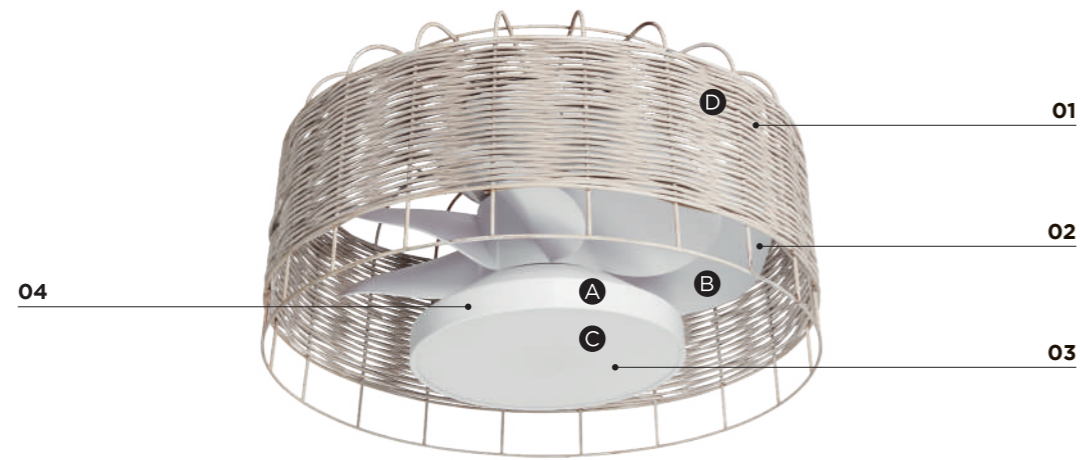

6,15Kg

MATERIAL · MATERIAL · MATÉRIEL

- **A** Acero · Steel · Acier
- **B** ABS
- **C** Acrílico · Acrylic · Acrylique
- **D** Ratán · Rattan · Rotin

VELOCIDADES · MODE · MODES	1	2	3	4	5	6
Consumo · Consumption · Consommation (W)	4	6	9	13	19	30
Velocidad · Speed · Vitesse (Rpm)	191	240	290	338	386	440
Flujo de aire · Air flow · Flux d'air (m³/h)	1516	1909	2686	3081	3560	3840
Nivel sonido · Sound level · Niveau sonore (dB's)	20	25	30	35	40	45

01.
Motor DC
DC Motor
Moteur DC

03.
LED reemplazable
Changeable LED
LED changeable

05.
Mando a distancia
Remote control
Télécommande

02.
7 Aspas
7 Blades
7 Lames

04.
Modo memoria
Memory mode
Mode mémoire