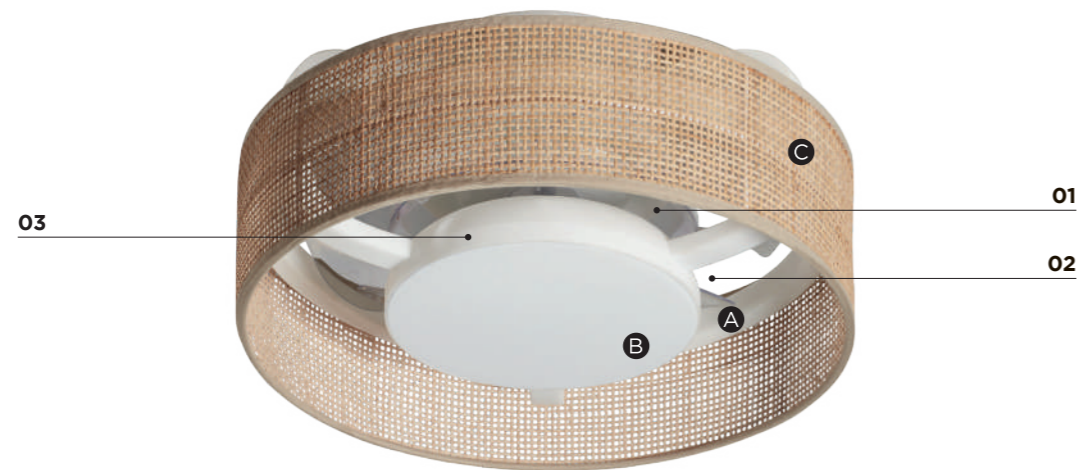

2,20Kg

MATERIAL · MATERIAL · MATÉRIEL

- A ABS
- B Acrílico · Acrylic · Acrylique
- C Ratán · Rattan · Rotin

24 VELOCIDADES · 24 MODE · 24 MODES	1	12	24
Consumo · Consumption · Consommation (W)	4	10	20
Velocidad · Speed · Vitesse (Rpm)	160	555	1100
Flujo de aire · Air flow · Flux d'air (m³/h)	750	1765	3530
Nivel sonido · Sound level · Niveau sonore (dB's)	15	29	58

01.
Motor DC
DC Motor
Moteur DC

02.
9 Aspas
9 Blades
9 Lames

03.
Modo memoria
Memory mode
Mode mémoire

04.
Mando a distancia
Remote control
Télécommande