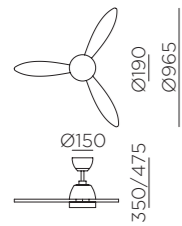

4,30Kg

MATERIAL · MATERIAL · MATÉRIEL

- A Madera · Wood · Bois
- B Acero · Steel · Acier
- C Acrílico · Acrylic · Acrylique

VELOCIDADES · MODE · MODES	1	2	3	4	5	6
Consumo · Consumption · Consommation (W)	5	7	8	10	13	18
Velocidad · Speed · Vitesse (Rpm)	150	168	185	204	222	240
Flujo de aire · Air flow · Flux d'air (m³/h)	3726	4188	4804	5327	5728	6282
Nivel sonido · Sound level · Niveau sonore (dB's)	24	29	32	35	38	42

01.
Motor DC
DC Motor
Moteur DC

03.
LED reemplazable
Changeable LED
LED changeable

05.
Regulador 2 alturas
2 Height regulator
Régulateur 2 hauteurs

07.
Mando a distancia
Remote control
Télécommande

02.
3 Aspas
3 Blades
3 Lames

04.
Modo memoria
Memory mode
Mode mémoire

06.
Inclinable hasta 13°
Tilttable up to 13°
Inclinable jusqu'à 13°