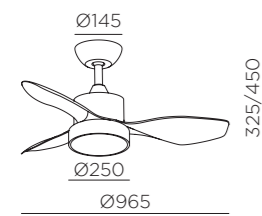

4,84Kg

MATERIAL · MATERIAL · MATÉRIEL

- **A** Acero · Steel · Acier
- **B** ABS
- **C** Acrílico · Acrylic · Acrylique

VELOCIDADES · MODE · MODES	1	2	3	4	5	6
Consumo · Consumption · Consommation (W)	11	13	17	20	25	30
Velocidad · Speed · Vitesse (Rpm)	135	145	155	165	175	190
Flujo de aire · Air flow · Flux d'air (m³/h)	3057	3700	4494	5247	5981	6747
Nivel sonido · Sound level · Niveau sonore (dB's)	24	29	34	39	44	49

01.
Motor DC
DC Motor
Moteur DC

03.
LED reemplazable
Changeable LED
LED changeable

05.
Regulador 2 alturas
2 Height regulator
Régulateur 2 hauteurs

07.
Mando a distancia
Remote control
Télécommande

02.
3 Aspas
3 Blades
3 Lames

04.
Modo memoria
Memory mode
Mode mémoire

06.
Inclinable hasta 13°
Tilttable up to 13°
Inclinable jusqu'à 13°