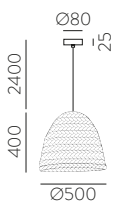

FINISH | ■ NATURAL RAFFIA - TEXTURED BLACK | RAFIA NATURAL - NEGRO TEXTURADO