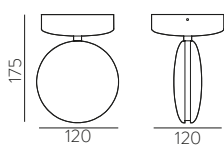

ANTEA

LED BULBS
Pag. 484

FINISH	LAMP	ON/OFF
□	1xGU10 LED	E37880B
■		E37880N

FINISH | □ TEXTURED WHITE | BLANCO TEXTURADO ■ TEXTURED BLACK | NEGRO TEXTURADO

ALUMINIUM | ALUMINIO

SPECTRA

SURFACE

Technical Lighting / Iluminación técnica