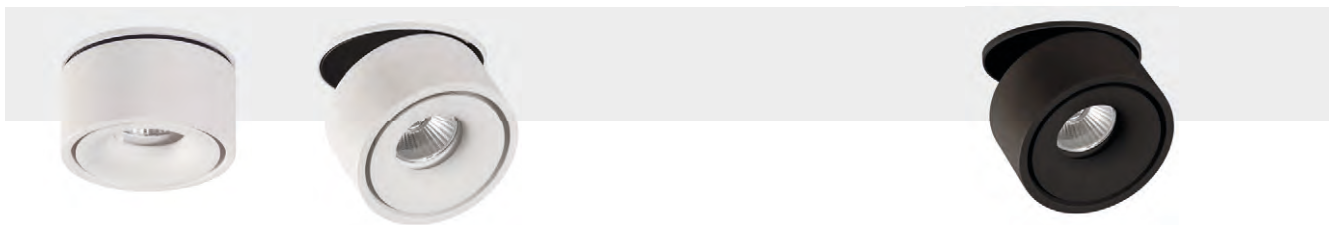

Recessed	FINISH	WATT	LUM (Real)	K		ON/OFF	TRIAC	DALI/PUSH
	□	13W	891	3000	Ø90	P353810B	P353810BDT	P353810BDP
	■					P353810N	P353810NDT	P353810NDP

MINIMUM QTY REQUIRED 10 UNITS - CANTIDAD MÍNIMA REQUERIDA 10 UDS.

IP20 IK06 CRI>90 incl 38° 350° 80° MacAdam Step 3 **L80B20 ≥50.000h** UGR ≥18 METAL - ALUMINIUM | METAL - ALUMINIO