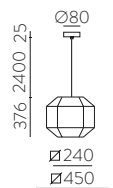

FINISH	LAMP	ON/OFF
450mm	☐	1xE27 LED	C3917481BN
	☐		C3917482BN
600mm	☐	1xE27 LED	C3917681BN
	☐		C3917682BN

MultiPack

MultiPack

FINISH | ☐ WHITE - BLACK | BLANCO - NEGRO

PENDANT KIT WHITE | KIT COLGANTE BLANCO

PENDANT KIT BLACK | KIT COLGANTE NEGRO

IP20 IK05

☒ CUSTOM

COTTON - METAL | ALGODÓN - METAL