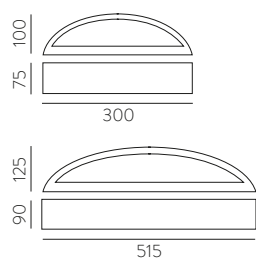

ALBA

Wall lamps / Apliques

LED BULBS
Pag. 484

FINISH	LAMP	ON/OFF
□	1xE14 LED	A33861B
□	2xE14 LED	A33863B

FINISH | □ MATT WHITE | BLANCO MATE

PLASTER - GLASS | ESCAYOLA - CRISTAL