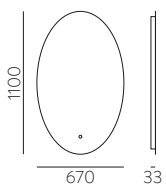

ON-OFF

FIXING

FINISH

WATT

LUM (Real)

K

CODE

49W

3458

3000

A940601LP

IP44 IK00 CRI>90

CUSTOM

GLASS 4mm - METAL | CRISTAL 4mm - METAL