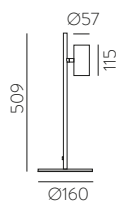

FINISH	LAMP	CLASS				ON/OFF
Table 1L	□	1xGU10 LED	□	350°	-		S3874080B
	■						S3874080N
Floor 2L	□	2xGU10 LED	□	350°	-		H3874080B
	■						H3874080N

FINISH | □ TEXTURED WHITE | BLANCO TEXTURADO ■ TEXTURED BLACK | NEGRO TEXTURADO

IP20 IK06

ALUMINIUM | ALUMINIO