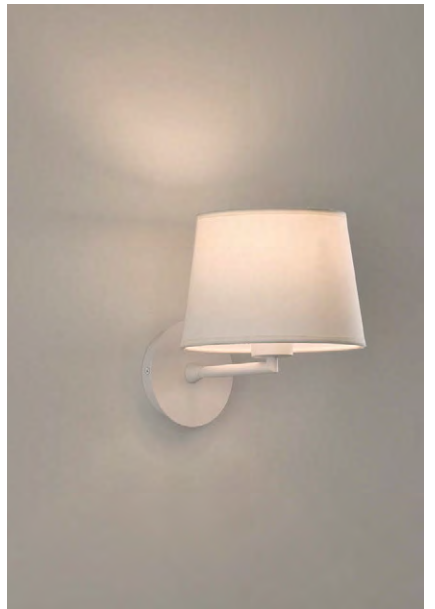

FINISH | ■ OPAL - CHROME | OPAL - CROMO

⊕ IP44 IK00 CRI>90 Incl

METAL - GLASS | METAL - CRISTAL

Wall Lamps

Apliques

STILO

LED BULBS | **COMPATIBLE SHADE**
Pag. 484 | Pag. 485

NEW Wall Reading Light