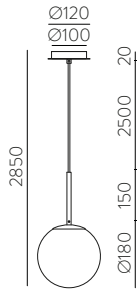

LED BULBS
Pag. 484

	FINISH	LAMP	CLASS	IP	ON/OFF
Pendant Lamp 18	■				C39460800
		1xE27 LED	□	IP44	□
	● NEW ■				C3946080N