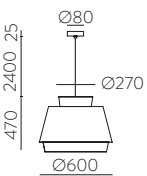

LED BULBS
Pag. 484

		FINISH	LAMP	ON/OFF
450mm	☐	☐☐	1xE27 LED	C391642BLI
		☐☐		C391642ARLI
		☐☐		C391642VELI
	☐	☐☐		C39164BBLI
		☐☐		C39164ARLI
		☐☐		C39164VELI
600mm	☐	☐☐	1xE27 LED	C391662BLI
		☐☐		C391662ARLI
		☐☐		C391662VELI
	☐	☐☐		C39166BBLI
		☐☐		C39166ARLI
		☐☐		C39166VELI

FINISH | ☐☐ WHITE - WHITE | BLANCO - BLANCO | ☐☐ WHITE - SAND | BLANCO - ARENA | ☐☐ WHITE - GREEN | BLANCO - VERDE

☐ WHITE | BLANCO | ☐ BLACK | NEGRO

⊕ IP20 IK05 ☐ CUSTOM

☐ COTTON / LINEN - METAL | ALGODÓN / LINO - METAL