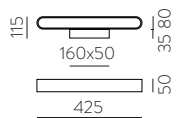

FINISH	WATT	LUM (Real)	SLIDE SWITCH (K)	ON/OFF	TRIAC	DALI/PUSH
425mm	□				A3189070B		A3189070BDP
	■	20W	2430	▶ 2700 - 3000	A3189070N	✗	A3189070NDP
	NEW ■				A3189070O		A3189070ODP