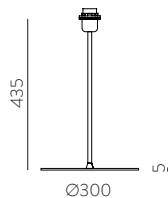

Table 410 mm

FINISH	LAMP	IP	RAL	ON/OFF	Model
■					S8202080N
NEW ■	1xE27 LED	□	✓	□	S8202080B

■					S8202080NSP
NEW ■	1xE27 LED	□	✓	✗	S8202080BSP

Table 615mm

■					S8202180N
NEW ■	1xE27 LED	□	✓	□	S8202180B