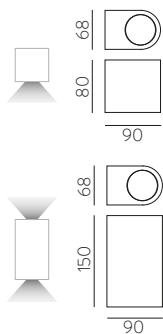

FINISH	WATT	LUM (Real)	K	ON/OFF	TRIAC	DALI/PUSH
80mm	■	6W	550	3000	A204010GR	✗	✗
150mm	■	12W	1100	3000	A201520GR	✗	✗

FINISH | ■ ANTHRACITE | ANTRACITA

L80B20 ≥50.000h

ALUMINIUM | ALUMINIO