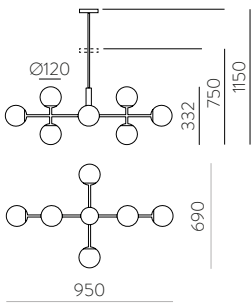

DORIS

Design by Nacho Timón

LED BULBS
Pag. 484

	FINISH	LAMP	CLASS	IP	ON/OFF	
Pendant Lamp XL						
	■					C382083O
		20xG9 LED	⊕	20	☐	
	NEW ■					C382083N
Pendant Lamp						
	■					C382082O
		8xG9 LED	⊕	20	☐	
	■					C382082N
Wall						
	■					A38201O
		1xG9 LED	☐	44	☐	
	■					A38201N
Table Lamp						
	■					S3820180O
		2xG9 LED	☐	20	☐	
	■					S3820180N
Floor Lamp						
	■					H3820180O
		2xG9 LED	☐	20	☐	
	■					H3820180N

Collections / Colecciones

FINISH | ■ ANTIQUE GOLD - OPAL | ORO VIEJO - OPAL

■ TEXTURED BLACK - OPAL | NEGRO TEXTURADO - OPAL

IK00

METAL - DOUBLE LAYER GLASS | METAL - CRISTAL DOBLE CAPA