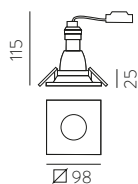

DORO

LED BULBS
Pag. 484

FINISH	LAMP	ON/OFF
□	1xGU10 LED	E37890B
■		E37890N