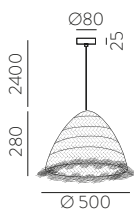

FINISH	LAMP	ON/OFF
■	1xE27 LED	C393250NA

FINISH | ■ NATURAL RAFFIA - TEXTURED BLACK | RAFIA NATURAL - NEGRO TEXTURADO

⊕ IP20 IK05 ☐ ☒

NATURAL RAFFIA - METAL | RAFIA NATURAL - METAL