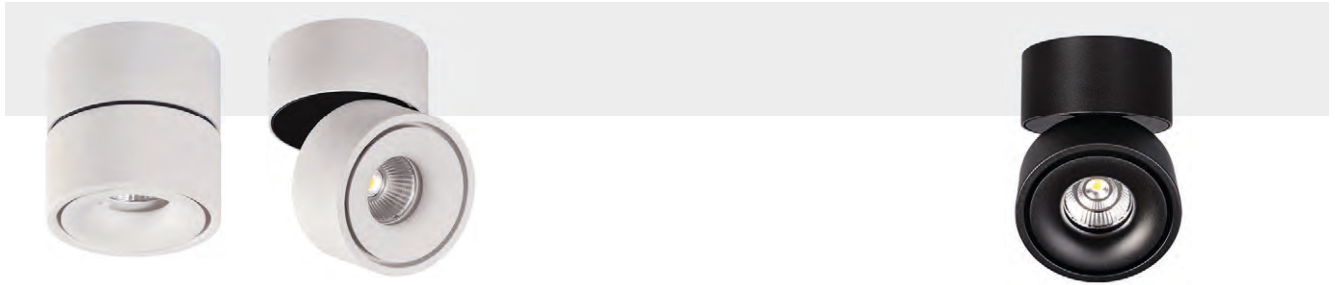

Surface	FINISH	WATT	LUM (Real)	K	ON/OFF	TRIAC	DALI/PUSH
	□	13W	891	3000	P341210B	P341210BDT	
	■				P341210N	P341210NDT	✗

MINIMUM QTY REQUIRED 10 UNITS - CANTIDAD MÍNIMA REQUERIDA 10 UDS.

IP20 IK06 CRI>90 incl 38° 350° 80° MacAdam Step 3 **L80B20 ≥50.000h** UGR ≥18 METAL - ALUMINIUM | METAL - ALUMINIO