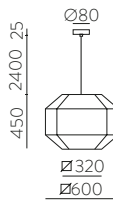

FINISH	LAMP	ON/OFF
450mm	☐	1xE27 LED	C3917481BN
	☐		C3917482BN
600mm	☐	1xE27 LED	C3917681BN
	☐		C3917682BN

MultiPack

MultiPack

FINISH | ☐ WHITE - BLACK | BLANCO - NEGRO

PENDANT KIT WHITE | KIT COLGANTE BLANCO

PENDANT KIT BLACK | KIT COLGANTE NEGRO

IP20 IK05

☒ CUSTOM

COTTON - METAL | ALGODÓN - METAL