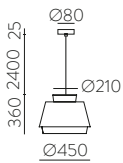

LED BULBS
Pag. 484

		FINISH	LAMP	ON/OFF
450mm	☐	☐☐	1xE27 LED	C391642BLI
		☐☐		C391642ARLI
		☐☐		C391642VELI
	☐	☐☐		C39164BBLI
		☐☐		C39164ARLI
		☐☐		C39164VELI
600mm	☐	☐☐	1xE27 LED	C391662BLI
		☐☐		C391662ARLI
		☐☐		C391662VELI
	☐	☐☐		C39166BBLI
		☐☐		C39166ARLI
		☐☐		C39166VELI

FINISH | ☐☐ WHITE - WHITE | BLANCO - BLANCO | ☐☐ WHITE - SAND | BLANCO - ARENA | ☐☐ WHITE - GREEN | BLANCO - VERDE

☐ WHITE | BLANCO | ☐ BLACK | NEGRO

⊕ IP20 IK05 ☐ CUSTOM

☐ COTTON / LINEN - METAL | ALGODÓN / LINO - METAL