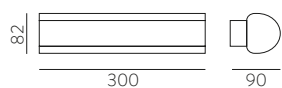

Outdoor / Iluminación exterior