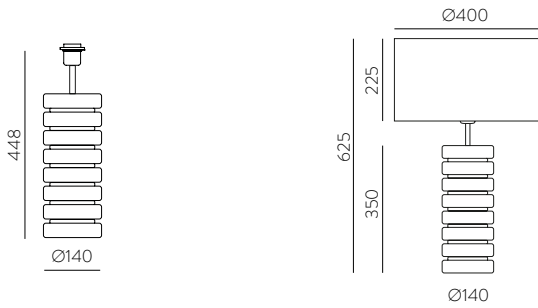

FINISH	LAMP	COMPATIBLE SHADE	ON/OFF
■ MultiPack	1xE27 LED	✓	S8206080N
■	1xE27 LED	✗	S8206080NSP

FINISH | ■ MATT BLACK | NEGRO MATE

□ WHITE SHADE | PANTALLA BLANCA

□ IP20 IK05 □ CUSTOM

POLYRESINE - COTTON | RESINA - ALGODÓN