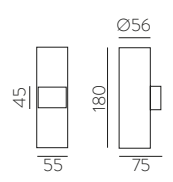

LED BULBS
Pag. 484

FINISH	LAMP	ON/OFF
□	2xGU10 LED	A37640B
■		A37640N

FINISH | □ TEXTURED WHITE | BLANCO TEXTURADO ■ TEXTURED BLACK | NEGRO TEXTURADO

⊕ IP20 IK06

ALUMINIUM | ALUMINIO