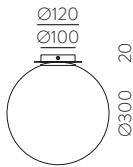

Ceiling 2	■	1xE27 LED	□	IP44	P39461800
	● NEW ■				P3946180N