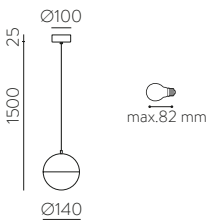

FINISH	LAMP	ON/OFF
■	1xE27 LED	C36851B

FINISH | ■ CEMENT STONE | CEMENTO PIEDRA

⊕ IP20 IK04

CEMENT - DOUBLE LAYER GLASS | CEMENTO - CRISTAL DOBLE CAPA