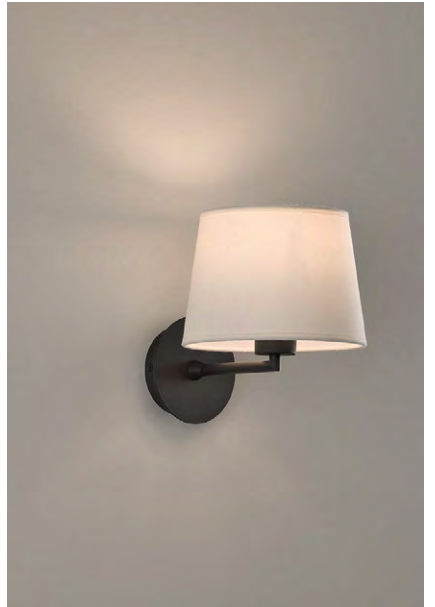

FINISH | ■ OPAL - CHROME | OPAL - CROMO

⊕ IP44 IK00 CRI>90 Incl

METAL - GLASS | METAL - CRISTAL

Wall Lamps

Apliques

STILO

LED BULBS | **COMPATIBLE SHADE**
Pag. 484 | Pag. 485

NEW Wall Reading Light