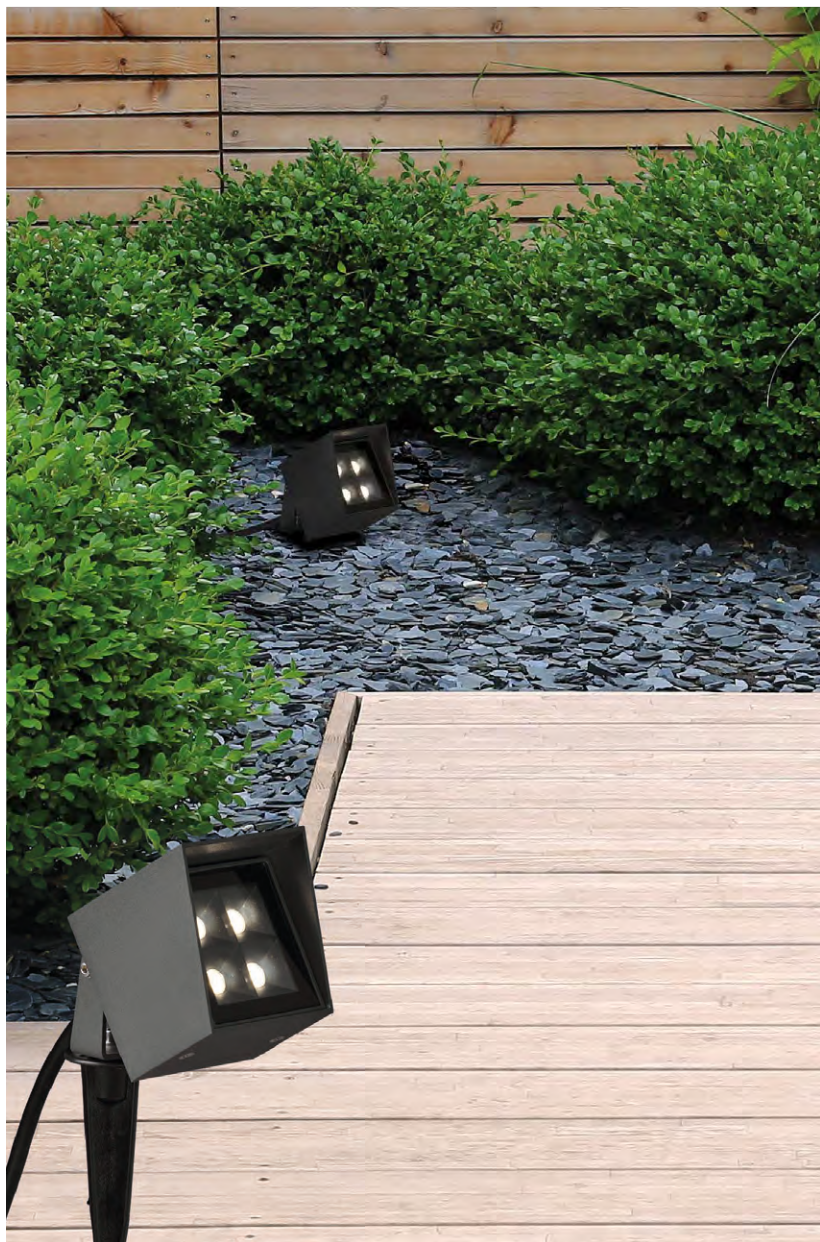

APUS

Outdoor / Iluminación exterior

INCLUDED

FINISH	WATT	LUM (Real)	K	ON/OFF
■	6W	550	3000	A205810GR

FINISH | ■ ANTHRACITE RAL 7024 - ANTRACITA RAL 7024

L80B20 ≥50.000h

ALUMINIUM | ALUMINIO