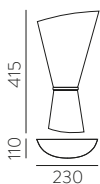

LED BULBS
Pag. 484

FINISH

LAMP

ON/OFF

■ / ■

2xE27 LED

A30201OP

FINISH | ■ OPAL - CHROME | OPAL - CROMO ■ OPAL - OLD GOLD | OPAL - ORO VIEJO

⊕ IP20 IK00

DOUBLE LAYER GLASS - METAL | CRISTAL DOBLE CAPA - METAL