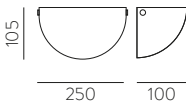

MILANO

LED BULBS
Pag. 484

FINISH	LAMP	ON/OFF
□	2xE14 LED	A163291NMS

FINISH | □ OPAL - SATIN NICKEL | OPAL - NÍQUEL SATINADO

GLASS - METAL | CRISTAL - METAL

Wall lamps / Apliques

DINA

LED BULBS
Pag. 484