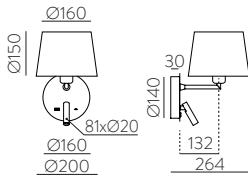

FINISH | ■ OPAL - CHROME | OPAL - CROMO

⊕ IP44 IK00 CRI>90 Incl

METAL - GLASS | METAL - CRISTAL

Wall Lamps

Apliques

STILO

LED BULBS | **COMPATIBLE SHADE**
Pag. 484 | Pag. 485

NEW Wall Reading Light