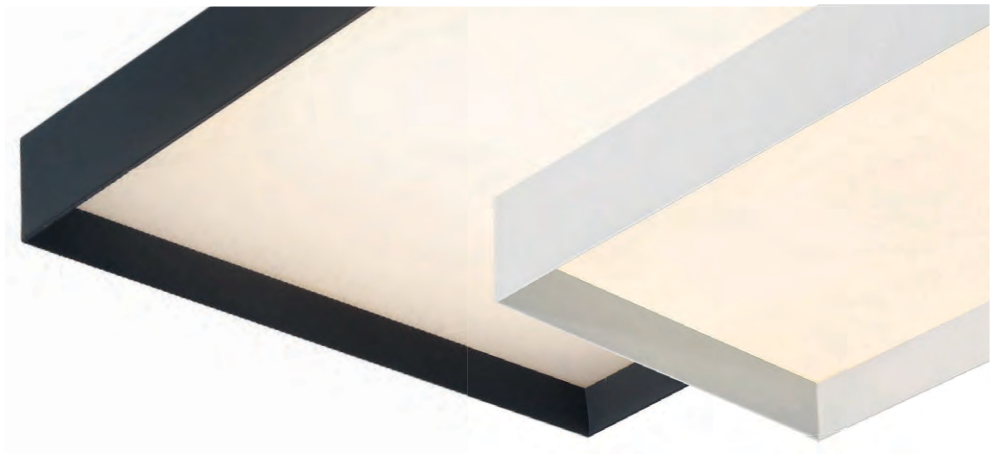

MUNICH ACCESSORIES

ACCESSORIES SEE PAGE: 486-493

REMOTE CONTROL			RECEIVER CODE		REMOTE CONTROL CODE
	Ø400				<u>MULTICANAL</u> XCONTROL01
	Ø600	✓	DALI ITEM CODE	+ XDRVPART008	
	Ø900				
	Ø1200				<u>MONOCANAL</u> XCONTROL021

MOTION SENSOR			CODE
	Ø400		
	Ø600	✓	ON/OFF ITEM CODE + 6DET009
	Ø900		
	Ø1200		

EMERGENCY FOR HANGING VERSIONS USE DALI KIT. | PARA VERSIONES COLGANTES USAR KIT DALI.

			1H 6BAT004		3H 6BAT005
	Ø400				
	Ø600	✓	ITEM CODE +	✓ External	or ✓ External
	Ø900				
	Ø1200				

RAL COLOUR			
	Ø400		
	Ø600	✓	WHITE ITEM CODE + RAL CODE
	Ø900		
	Ø1200		

PENDANT KIT		FINISH	ON/OFF	DALI	RAL
	↓ 1.5m (Ø100x20mm)	□	81CON3453B	81CON3453BDP	+ RAL CODE
		■	81CON3453N	81CON3453NDP	
	↓ 3m (Ø100x20mm)	□	81CON34531B	81CON34532BDP	+ RAL CODE
		■	81CON34531N	81CON34532NDP	
	↓ 3m (Ø180x25mm)	□	81FLO224T3CTB	81FLO224T3CTBDP	+ RAL CODE
		■	81FLO224T3CTN	81FLO224T3CTNDP	

FINISH | □ TEXTURED WHITE - OPAL | BLANCO TEXTURADO - OPAL ■ TEXTURED BLACK - OPAL | NEGRO TEXTURADO - OPAL