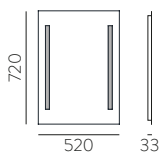

ON-OFF

FIXING

FINISH

WATT

LUM (Real)

K

CODE

23W

1618

3000

A1642900LB

IP44 IK00 CRI>90

CUSTOM

GLASS 4mm - METAL | CRISTAL 4mm - METAL