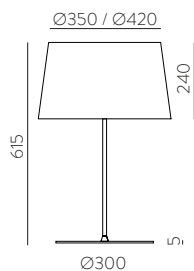

Table 410 mm

FINISH	LAMP	IP	RAL	ON/OFF	Model
■					S8202080N
NEW ■	1xE27 LED	□	✓	□	S8202080B

■					S8202080NSP
NEW ■	1xE27 LED	□	✓	✗	S8202080BSP

Table 615mm

■					S8202180N
NEW ■	1xE27 LED	□	✓	□	S8202180B