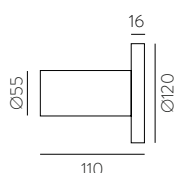

FINISH	WATT	LUM (Real)	K	ON/OFF	TRIAC	DALI/PUSH
■	7,5W	675	3000	A3945001N	A3945001NDT	A3945001NDP

FINISH | ■ TEXTURED BLACK | NEGRO TEXTURADO

MINIMUM QTY REQUIRED 10 UNITS - CANTIDAD MÍNIMA REQUERIDA 10 UDS.

IP54 IK03 CRI>90 incl RAL MacAdam Step s3 **L80B20 ≥50.000h**

ALUMINIUM | ALUMINIO