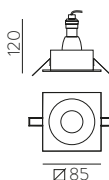

Technical Lighting / Iluminación técnica

VELT

LED BULBS
Pag. 484

FINISH	LAMP	ON/OFF
□	1xGU10 LED	P36781B

FINISH | □ WHITE | BLANCO

METAL | METAL

HERA

LED BULBS
Pag. 484