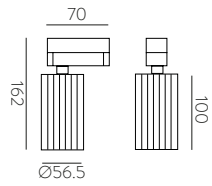

SEE PAG.
374-375

EXTENDED
FAMILY
Pag. 390-393

LED BULBS
Pag. 484

FINISH	LAMP	ON/OFF
□		T3951080B
■	1xGU10 LED	T3951080N
■		T3951080O

FINISH | □ WHITE | BLANCO

■ BLACK | NEGRO

■ TECHNICAL GOLD - BLACK | ORO TÉCNICO - NEGRO

⊕ IP20 IK06 350° 90° ALUMINIUM | ALUMINIO