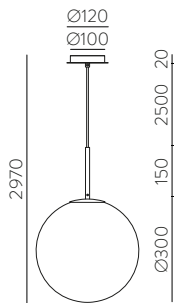

Pendant Lamp 30	■				C39461800
		1xE27 LED	□	IP44	□
	● NEW ■				C3946180N