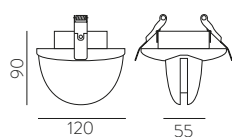

FINISH	WATT	LUM (Real)	K	ON/OFF	TRIAC	DALI/PUSH
□	7W	770	3000	E37310B	✗	✗

FINISH | □ TEXTURED WHITE | BLANCO TEXTURADO

☐ IP54 IK06 CRI>90
☐ incl
☐ 10°
☐ Ø95
☐ MacAdam Step≤3
L80B20 ≥50.000h

ALUMINIUM - ACRYLIC | ALUMINIO - ACRÍLICO