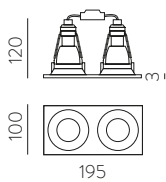

FINISH	LAMP		ON/OFF
1 Light	☐	1xG10 LED	Ø70	P37251B
2 Light	☐	2xG10 LED	Ø185x90	P37252B

FINISH | ☐ TEXTURED WHITE | BLANCO TEXTURADO

☐ IP20 IK06 ☐

ALUMINIUM | ALUMINIO