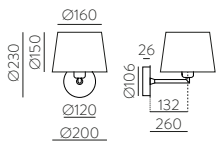

FINISH	LAMP	WATT	LUM (Real)	K	RAL	SHADE	ON/OFF
■							A8202082N
□	1xE27 LED	3W	285	3000	✗	□	A8202082B
■							A8202082NSP
□	1xE27 LED	3W	285	3000	✗	✗	A8202082BSP

USB output: 5V-2A

FINISH | ■ TEXTURED BLACK | NEGRO TEXTURADO □ TEXTURED WHITE | BLANCO TEXTURADO □ WHITE SHADE | PANTALLA BLANCA

⊕ IP20 IK05 CRI>90 incl USB type A USB type C Visual Comfort MacAdam Step 3 **L80B20 ≥50.000h** METAL - COTTON | METAL - ALGODÓN

Collections / Colecciones

Wall

FINISH	LAMP	SHADE	RAL	ON/OFF	
■				A8202080N	
NEW □	1xE27 LED	□	✓	A8202080B	
■				A8202080NSP	
NEW □	1xE27 LED	□	✓	✗	A8202080BSP