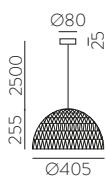

FINISH	LAMP	ON/OFF
	1xE27 LED	C3930082NA
		C3930081NA

FINISH | NATURAL RATTAN | RATTAN NATURAL

PENDANT KIT WHITE | KIT COLGANTE BLANCO PENDANT KIT BLACK | KIT COLGANTE NEGRO

IP20 IK05

NATURAL RATTAN - METAL | RATTAN NATURAL - METAL