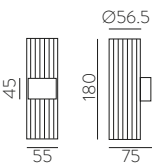

FINISH	LAMP	CLASS			ON/OFF
Wall 1L						A3951080B
		1xGU10 LED		350°	90°	A3951080N
						A3951080O
Wall 2L						A3951180B
		2xGU10 LED				A3951180N
						A3951180O

FINISH | TEXTURED WHITE | BLANCO TEXTURADO TEXTURED BLACK | NEGRO TEXTURADO TECHNICAL GOLD - BLACK | ORO TÉCNICO - NEGRO

IP20 IK06

ALUMINIUM | ALUMINIO