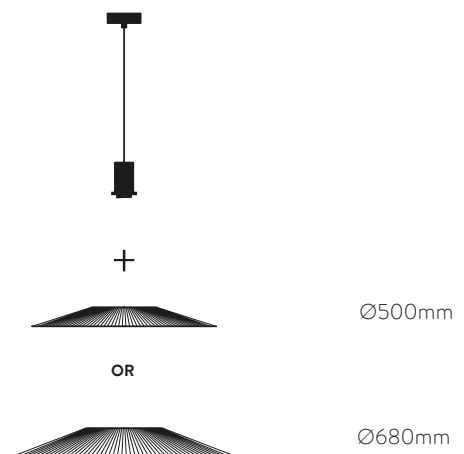

Pendant Lamp (Base) | Colgante (Base)