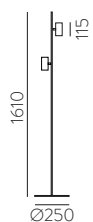

FINISH	LAMP	CLASS				ON/OFF
Table 1L	□	1xGU10 LED	□	350°	-		S3874080B
	■						S3874080N
Floor 2L	□	2xGU10 LED	□	350°	-		H3874080B
	■						H3874080N

FINISH | □ TEXTURED WHITE | BLANCO TEXTURADO ■ TEXTURED BLACK | NEGRO TEXTURADO

IP20 IK06

ALUMINIUM | ALUMINIO