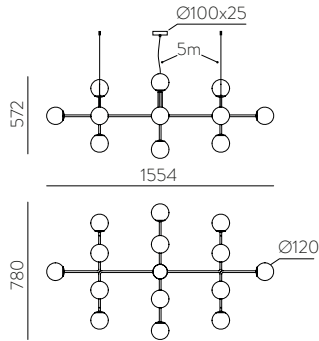

DORIS

Design by Nacho Timón

LED BULBS
Pag. 484

	FINISH	LAMP	CLASS	IP	ON/OFF	
Pendant Lamp XL						
	■					C382083O
		20xG9 LED	⊕	20	☐	
	NEW ■					C382083N
Pendant Lamp						
	■					C382082O
		8xG9 LED	⊕	20	☐	
	■					C382082N
Wall						
	■					A38201O
		1xG9 LED	☐	44	☐	
	■					A38201N
Table Lamp						
	■					S3820180O
		2xG9 LED	☐	20	☐	
	■					S3820180N
Floor Lamp						
	■					H3820180O
		2xG9 LED	☐	20	☐	
	■					H3820180N

Collections / Colecciones

FINISH | ■ ANTIQUE GOLD - OPAL | ORO VIEJO - OPAL

■ TEXTURED BLACK - OPAL | NEGRO TEXTURADO - OPAL

IK00

METAL - DOUBLE LAYER GLASS | METAL - CRISTAL DOBLE CAPA