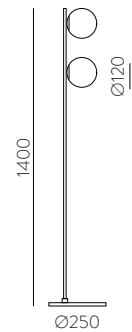

DORIS

Design by Nacho Timón

LED BULBS
Pag. 484

	FINISH	LAMP	CLASS	IP	ON/OFF	
Pendant Lamp XL						
	■					C382083O
		20xG9 LED	⊕	20	☐	
	NEW ■					C382083N
Pendant Lamp						
	■					C382082O
		8xG9 LED	⊕	20	☐	
	■					C382082N
Wall						
	■					A38201O
		1xG9 LED	☐	44	☐	
	■					A38201N
Table Lamp						
	■					S3820180O
		2xG9 LED	☐	20	☐	
	■					S3820180N
Floor Lamp						
	■					H3820180O
		2xG9 LED	☐	20	☐	
	■					H3820180N

Collections / Colecciones

FINISH | ■ ANTIQUE GOLD - OPAL | ORO VIEJO - OPAL

■ TEXTURED BLACK - OPAL | NEGRO TEXTURADO - OPAL

IK00

METAL - DOUBLE LAYER GLASS | METAL - CRISTAL DOBLE CAPA