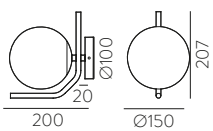

LED BULBS
Pag. 484

1x max. 145mm max.95

LED BULBS
Pag. 484

FINISH

LAMP

ON/OFF

A816320

1xE27 LED

A81632N

FINISH | ■ MATT ANTIQUE GOLD - OPAL | ORO VIEJO MATE - OPAL ■ BLACK - OPAL | NEGRO - OPAL

METAL - DOUBLE LAYER GLASS | METAL - CRISTAL DOBLE CAPA