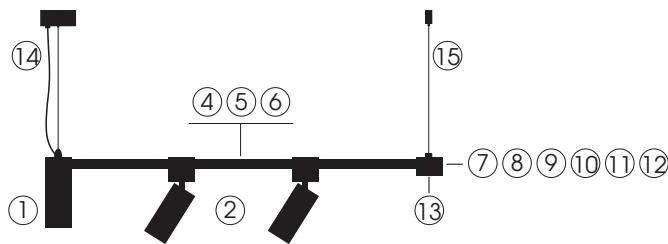

PENDANT | COLGANTE

LED MODULES | MÓDULOS LED

ON/OFF ☐ DALI/PUSH ☐

CEILING

1		☐ P3986000B	P3986000BDP
		☒ P3986000N	P3986000NDP

SPOT

2		☐ F3986000B	F3986000BDP
		☒ F3986000N	F3986000NDP

PENDANT LAMP

3		☐ C3986000B	C3986000BDP
		☒ C3986000N	C3986000NDP

JOINT ACCESSORIES | ACCESORIOS DE UNIÓN

PROFILE | PERFIL

300mm		CODE
4		☐ K1002242B
		☒ K1002242N
600mm		CODE
5		☐ K1002240B
		☒ K1002240N
1000mm		CODE
6		☐ K1002241B
		☒ K1002241N

FINISH | ☐ TEXTURED WHITE | BLANCO TEXTURADO ☒ TEXTURED BLACK | NEGRO TEXTURADO (*) Use one power supply each 280W | Usar una conexión a red cada 280W

END CAP | TAPA FINAL

7		CODE
		☐ K1002140B
		☒ K1002140N

"L" CONNECTOR 90° | CONECTOR "L" 90°

8		CODE
		☐ K1002141B
		☒ K1002141N

JOINT | EMPALME

9		CODE
		☐ K1002142B
		☒ K1002142N

"Y" CONNECTOR 120° | CONECTOR "Y" 120°

10		CODE
		☐ K1002143B
		☒ K1002143N

"T" CONNECTOR 90° | CONECTOR "T" 90°

11		CODE
		☐ K1002144B
		☒ K1002144N

"X" CONNECTOR | CONECTOR "X"

12		CODE
		☐ K1002145B
		☒ K1002145N

DECORATIVE ELEMENT | EMBELLECEDOR

13		CODE
		☐ K1002146B
		☒ K1002146N

ELECTRIFIED PENDANT KIT | KIT DE SUSPENSIÓN ELECTRIFICADO

14 (*)		CODE
		☐ K1002040B
		☒ K1002040N

PENDANT KIT | KIT DE SUSPENSIÓN

15		CODE
		☐ K1002041B
		☒ K1002041N