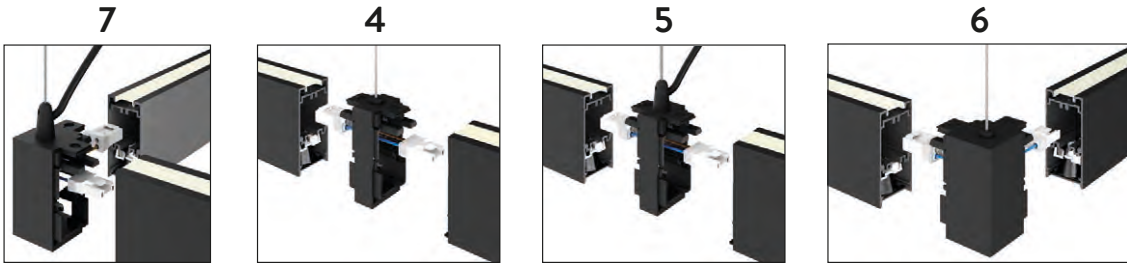

INVISIBLE SYSTEM NEW