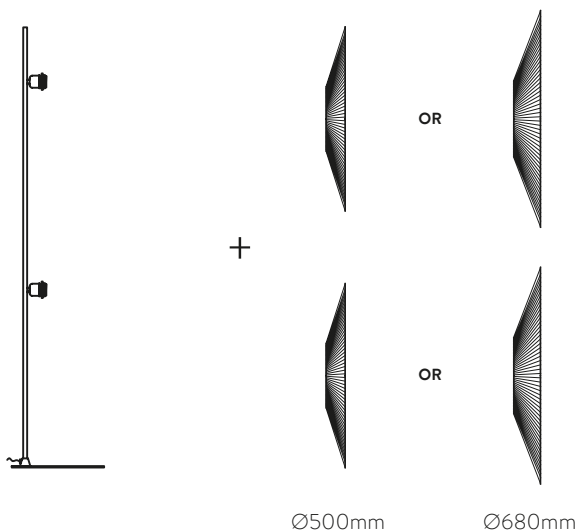

Floor Lamp (Base) | Pie de Salón (Base)