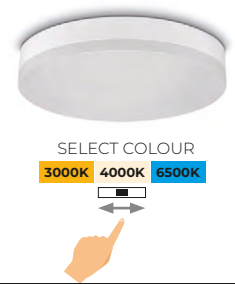

MADISON

Ceiling lamps / Iluminación de techo

AVAILABLE IN 3 VERSIONS

ON-OFF, MOTION SENSOR & EMERGENCY
(WITH LIGHT TEMPERATURE DIP SWITCH)

DISPONIBLE EN 3 VERSIONES

ON-OFF, SENSOR MOVIMIENTO Y EMERGENCIA
(CON SELECTOR DE COLOR DIP SWITCH)