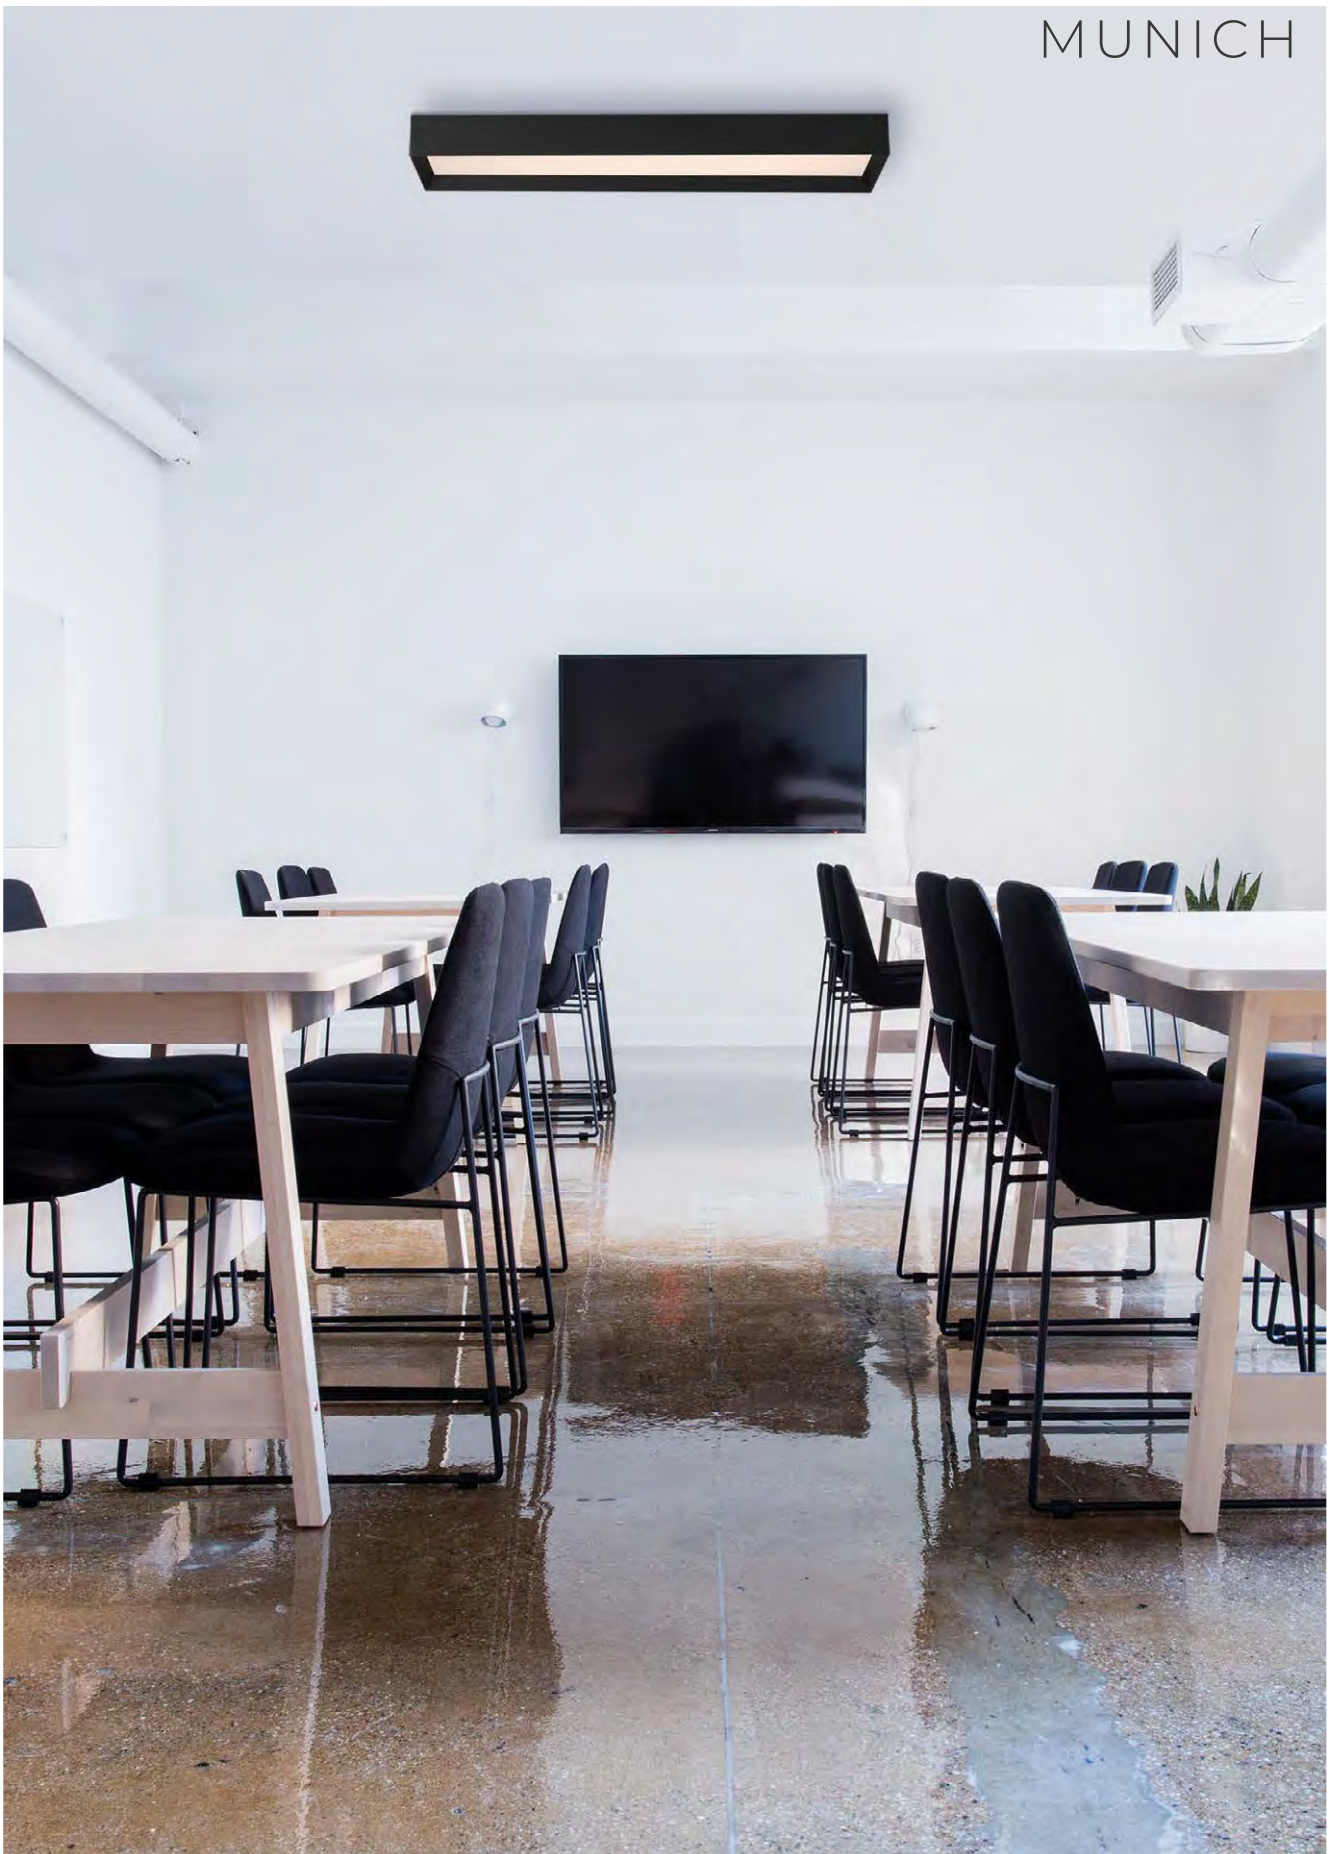

MUNICH

Ceiling lamps / Iluminación de techo