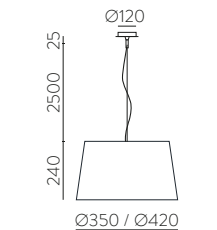

Pendant Ø420mm

■				C8202080N
NEW □	1xE27 LED	□	✓	C8202080B