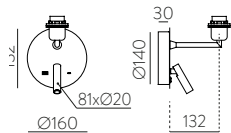

FINISH | ■ OPAL - CHROME | OPAL - CROMO

⊕ IP44 IK00 CRI>90 Incl

METAL - GLASS | METAL - CRISTAL

Wall Lamps

Apliques

STILO

LED BULBS | **COMPATIBLE SHADE**
Pag. 484 | Pag. 485

NEW Wall Reading Light