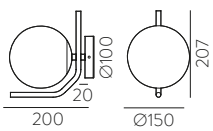

LED BULBS
Pag. 484

LED BULBS
Pag. 484

LED BULBS
Pag. 484

FINISH

LAMP

ON/OFF

A81632O

1xE27 LED

A81632N

FINISH | ■ MATT ANTIQUE GOLD - OPAL | ORO VIEJO MATE - OPAL ■ BLACK - OPAL | NEGRO - OPAL

IP44 IK00

METAL - DOUBLE LAYER GLASS | METAL - CRISTAL DOBLE CAPA