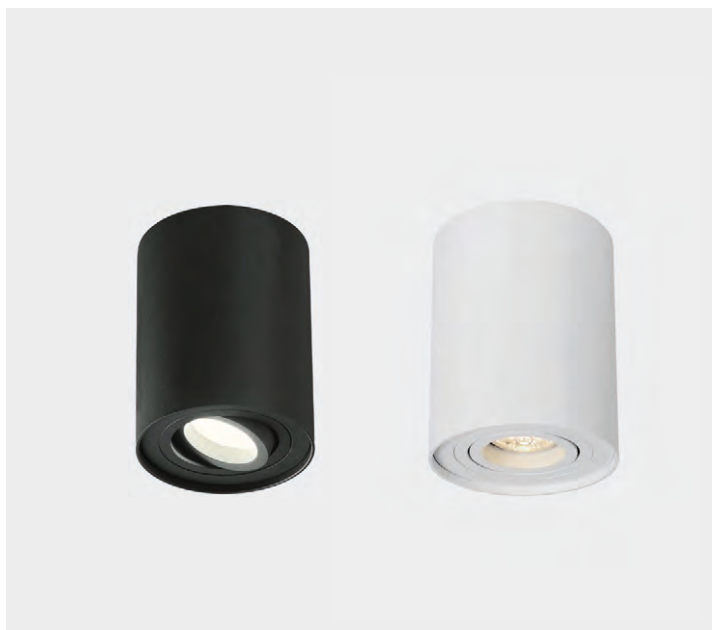

ALUMINIUM | ALUMINIO

SIMA

LED BULBS
Pag. 484

FINISH	LAMP	ON/OFF
 □	1xGU10 LED	P376310B
 ■		P376310N

FINISH | □ TEXTURED WHITE | BLANCO TEXTURADO ■ TEXTURED BLACK | NEGRO TEXTURADO

 IP20 IK06
 
 30°

ALUMINIUM | ALUMINIO