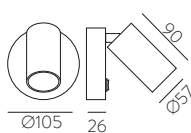

LED BULBS
Pag. 484

FINISH	LAMP	ON/OFF
□	1xGU10 LED	A38741B
■		A38741N

FINISH | □ TEXTURED WHITE | BLANCO TEXTURADO ■ TEXTURED BLACK | NEGRO TEXTURADO

IP20 IK06 incl 350° 90°

ALUMINIUM | ALUMINIO