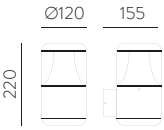

FINISH	WATT	LUM (Real)	K	ON/OFF	TRIAC	DALI/PUSH

Wall Lamp

■	12W	945	3000	A2085000GR	✗	✗