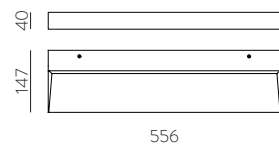

FINISH	WATT	LUM (Real)	Slide Switch (K)	ON/OFF	TRIAC	DALI/PUSH
205mm						
□				A3972070B		A3972070BDP
	20W	2200	2700-3000		✗	
■				A3972070N		A3972070NDP
380mm						
□				A3972170B		A3972170BDP
	38W	4340	2700-3000		✗	
■				A3972170N		A3972170NDP
556mm						
□				A3972270B		A3972270BDP
	56W	6500	2700-3000		✗	
■				A3972270N		A3972270NDP

MINIMUM QTY REQUIRED 10 UNITS - CANTIDAD MÍNIMA REQUERIDA 10 UDS.

FINISH | □ WHITE TEXTURED | BLANCO TEXTURADO ■ BLACK TEXTURED | NEGRO TEXTURADO

IP20 IK07 CRI>90

120°

MacAdam Step2

L90B10 ≥70.000h

METAL - ACRÍLICO | METAL - ACRÍLICO