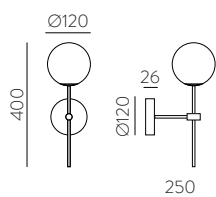

LED BULBS
Pag. 484

FINISH

LAMP

ON/OFF

A382010

1xG9 LED

A38201N

FINISH | ■ ANTIQUE GOLD - OPAL | ORO VIEJO - OPAL

■ TEXTURED BLACK - OPAL | NEGRO TEXTURADO - OPAL

METAL - DOUBLE LAYER GLASS | METAL - CRISTAL DOBLE CAPA