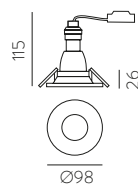

ANTEA

LED BULBS
Pag. 484

FINISH	LAMP	ON/OFF
□	1xGU10 LED	E37880B
■		E37880N