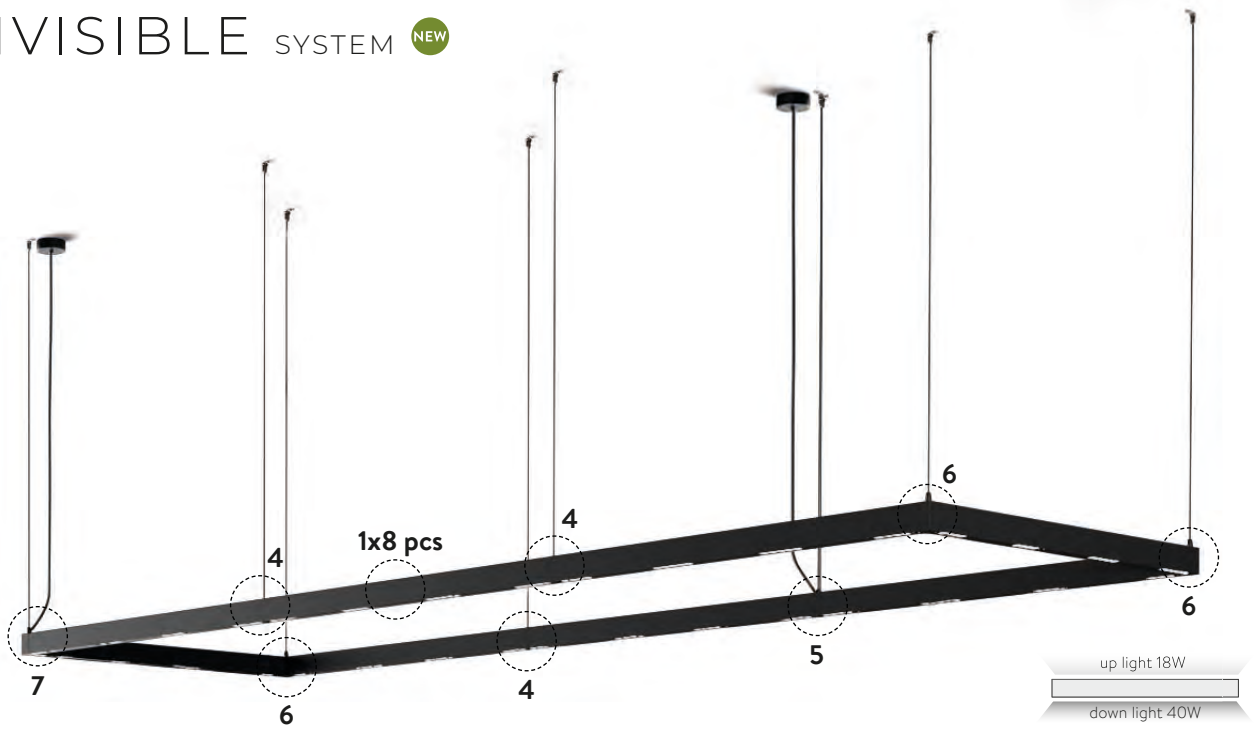

INVISIBLE SYSTEM NEW