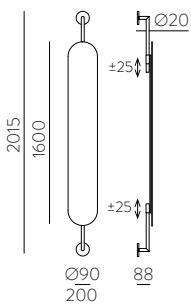

DRESSCODE

Lighting mirrors / Espejos iluminados

CUSTOM
Customize it | Personalízalo
(See pag. 329)

FIXING	FINISH	CODE

Wall - Wall	■	A10735R1036

FINISH | ■ MATT GOLD | ORO MATE (RAL 1036)

IK00 CUSTOM

GLASS 4mm - METAL | CRISTAL 4mm - METAL