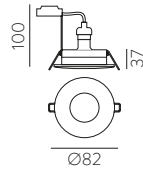

Technical Lighting / Iluminación técnica

VELT

LED BULBS
Pag. 484

FINISH	LAMP	ON/OFF
□	1xGU10 LED	P36781B

FINISH | □ WHITE | BLANCO

METAL | METAL

HERA

LED BULBS
Pag. 484