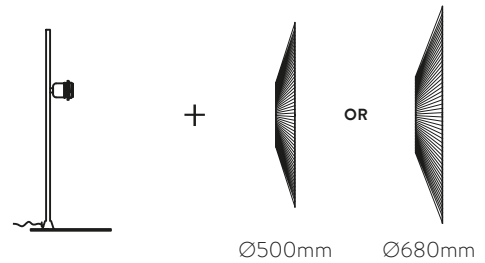

Table Lamp (Base) | Sobremesa (Base)