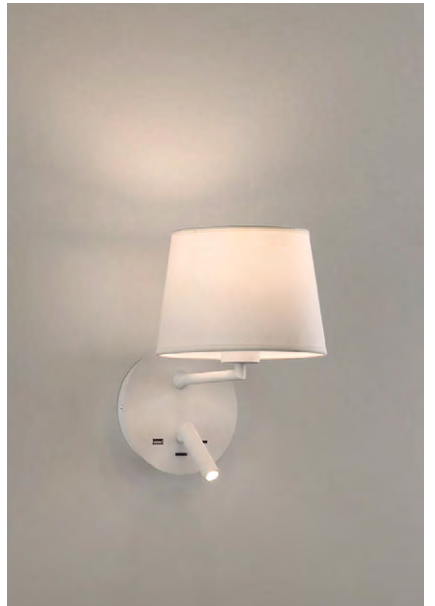

FINISH | ■ OPAL - CHROME | OPAL - CROMO

⊕ IP44 IK00 CRI>90 Incl

METAL - GLASS | METAL - CRISTAL

Wall Lamps

Apliques

STILO

LED BULBS | **COMPATIBLE SHADE**
Pag. 484 | Pag. 485

NEW Wall Reading Light