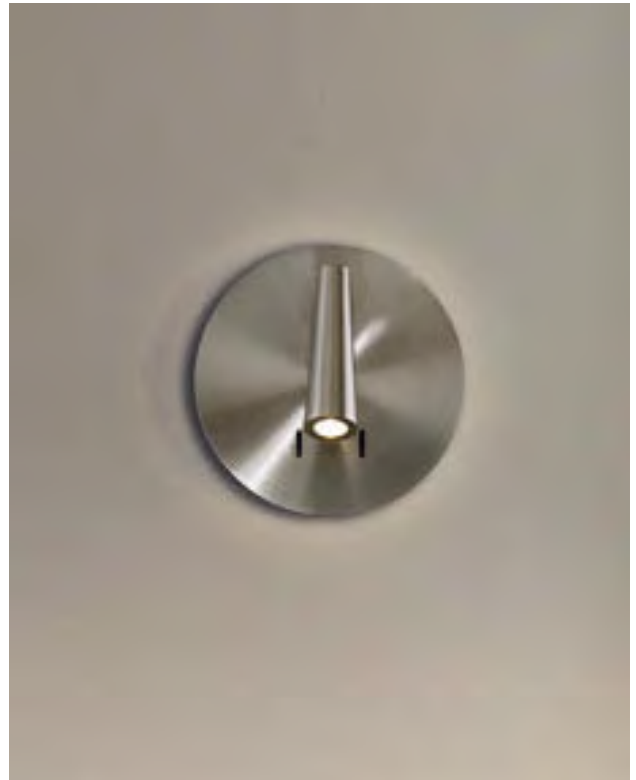

PANAU

Table & Floor lamps / Sobremesas & Pies