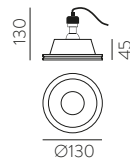

YOTA

TRIMLESS

LED BULBS
Pag. 484

FINISH	LAMP	ON/OFF
□	1xGU10 LED	P34081B

FINISH | □ WHITE | BLANCO

PLASTER | ESCAYOLA

Technical Lighting / Iluminación técnica

GAMMA

TRIMLESS

LED BULBS
Pag. 484

FINISH	LAMP	ON/OFF
□	1xGU10 LED	E34091B

FINISH | □ WHITE | BLANCO

PLASTER | ESCAYOLA