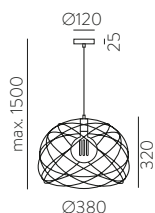

FINISH	LAMP	ON/OFF
■	1xE27 LED	C371151N

FINISH | ■ BLACK | NEGRO

IP20 IK06

METAL | METAL