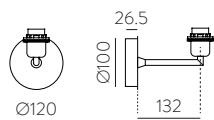

FINISH	LAMP	WATT	LUM (Real)	K	RAL	ON/OFF
■						A8202082N
□	1xE27 LED	3W	285	3000	✗	A8202082B
■						A8202082NSP
□	1xE27 LED	3W	285	3000	✗	A8202082BSP

USB output: 5V-2.1A

FINISH | ■ TEXTURED BLACK | NEGRO TEXTURADO □ TEXTURED WHITE | BLANCO TEXTURADO □ WHITE SHADE | PANTALLA BLANCA

⊕ IP20 IK05 CRI>90 incl USB type A USB type C Visual Comfort MacAdam Step≤3 **L80B20 ≥50.000h** METAL - COTTON | METAL - ALGODÓN