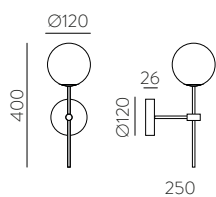

LED BULBS
Pag. 484

FINISH	LAMP	ON/OFF
■	1xG9 LED	A382010
■		A38201N

FINISH | ■ ANTIQUE GOLD - OPAL | ORO VIEJO - OPAL

■ TEXTURED BLACK - OPAL | NEGRO TEXTURADO - OPAL

□ IP44 IK00 □

METAL - DOUBLE LAYER GLASS | METAL - CRISTAL DOBLE CAPA