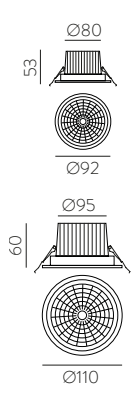

FINISH	WATT	LUM (Real)		K	ON/OFF	TRIAC	DALI/PUSH
90mm							
☐	8W	730	$\varnothing 80$	3000	E3985000B	E3985000BDT	E3985000BDP
110mm							
☐	13W	1360	$\varnothing 95$	3000	E3985100B	E3985100BDT	E3985100BDP

FINISH | ☐ TEXTURED WHITE | BLANCO TEXTURADO

MINIMUM QTY REQUIRED 10 UNITS - CANTIDAD MÍNIMA REQUERIDA 10 UDS.

☐ IP65 IK06 CRI>90 L80B10 $\geq 60.000h$

ALUMINIUM - POLYCARBONATE | ALUMINIO - POLICARBONATO