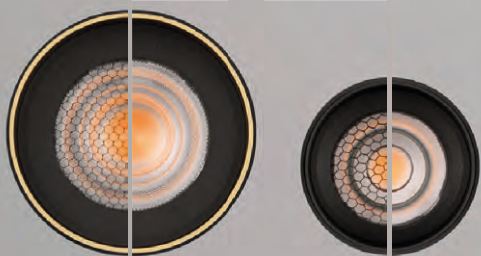

Removable honey comb diffuser included | Difusor panel de abeja extraíble incluido