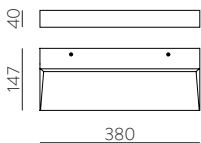

SLIDE SWITCH

K SELECTOR

2700K 3000K