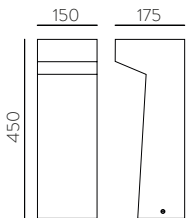

Bollard	■	9W	810	3000		H2078000GR	✗	✗

FINISH | ■ CEMENT GREY | GRIS CEMENTO

IP65 IK04 CRI>90 incl. MacAdam Step ≤ 3 L80B20 $\geq 50.000h$

CEMENT | CEMENTO