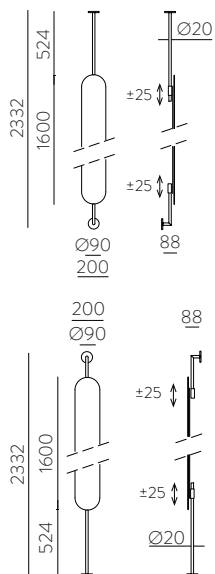

CUSTOM
Customize it | Personalízalo
(See pag. 329)

FIXING	FINISH	CODE
Ceiling - Wall	■	A107341R1036
Floor - Wall	■	A10734R1036

FINISH | ■ MATT GOLD | ORO MATE (RAL 1036)

IK00 CUSTOM

GLASS 4mm - METAL | CRISTAL 4mm - METAL