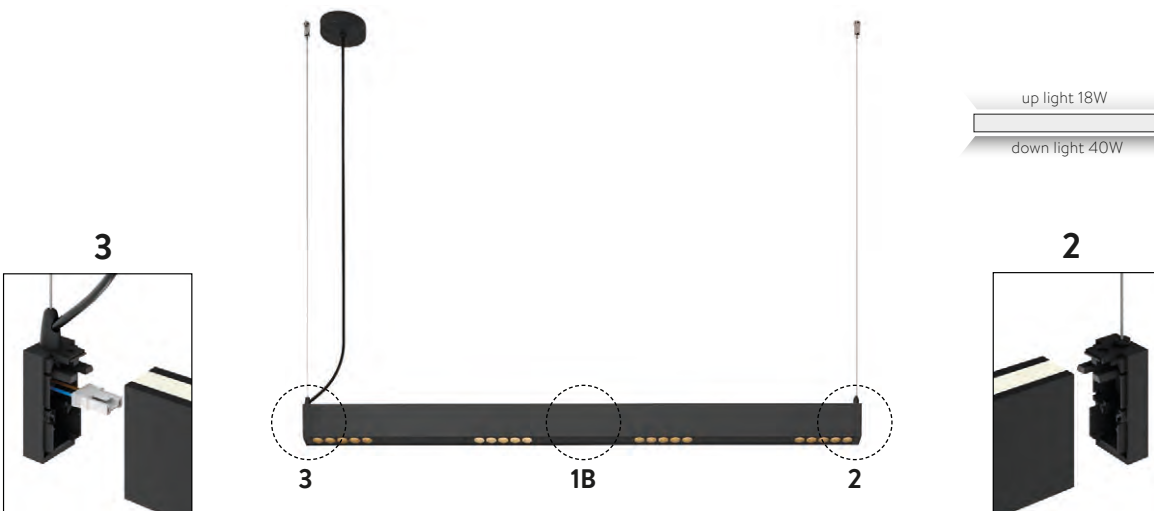

(*) Use one power supply led modules each 350W maximum | Usar una conexión a red cada máximo 350W