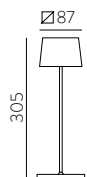

Touch control
Botón táctil

Stepless dimming
Dimado progresivo

Lighting time
9h-100%
Tiempo alumbrado

Charger included
Cargador incluido

FINISH	WATT	LUM (Real)	K	ON/OFF
□	3W	180	2700-3200-4000	S8218030B
■				S8218030N
■				S8218030MAR
■				S8218030VE