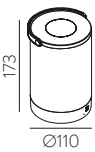

FINISH	WATT	LUM (Real)	K	ON/OFF
□	6W	180	4000	S81511B

FINISH | □ OPAL - WHITE | OPAL - BLANCO

◆ IP23 IK07 CRI>90 Incl

ACRYLIC -ABS | ACRÍLICO - ABS