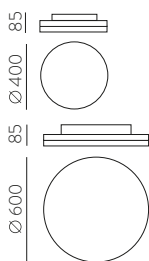

UPGRADE ANGUS

	FINISH	WATT	LUM (Real)	SLIDE SWITCH (K)	ON/OFF	TRIAC (*)	DALI/PUSH
400mm	□	34W	3290	▶ 2700 - 3000	P3979070B	P3979070BDT	P3979070BDP
600mm	□	55W	5740	▶ 2700 - 3000	P3979170B	P3979170BDT	P3979170BDP

ANGUS ACCESSORIES

ACCESSORIES SEE PAGE: 486-493

REMOTE CONTROL

RECEIVER CODE

REMOTE CONTROL CODE

CEILING							MULTICANAL XCONTROL001
PENDANT	✓	DALI ITEM CODE	+	XDRVPART008	+		MONOCANAL XCONTROL021

SMART CONTROL

CEILING	✓	CONSULT OUR SALES TEAM | CONSULTA A NUESTRO EQUIPO COMERCIAL					
PENDANT							

EMERGENCY (*) FOR HANGING VERSIONS USE DALI KIT. | PARA VERSIONES COLGANTES USAR KIT DALI.

				1H 6BAT004		3H 6BAT005
CEILING	✓	ITEM CODE	+	✓ External	or	✓ External
PENDANT						

PENDANT KIT

FINISH

ON/OFF-TRIAC

DALI

RAL

↕ 1.5m
(Ø100x20mm) □

K0002040B

K0002040BDP

+ RAL CODE

↕ 3m
(Ø100x20mm) □

K0002140B

K0002140BDP

+ RAL CODE

(*) TO BE USED EXCLUSIVELY WITH LED DIMMING SYSTEM AND ONLY ONE UNIT PER SYSTEM | USO EXCLUSIVO PARA REGULADORES LED Y MÁXIMO UNA UNIDAD POR REGULADOR.

FINISH | □ OPAL - WHITE | OPAL - BLANCO

⊘ PRODUCTS ON DEMAND - PRODUCTOS BAJO PEDIDO

IP20 IK07 CRI>90

Incl

COMPATIBLE
CASAMBI

MacAdam
Step<=3

L80B10 ≥60.000h

UGR<19

METAL - ACRYLIC | METAL - ACRÍLICO