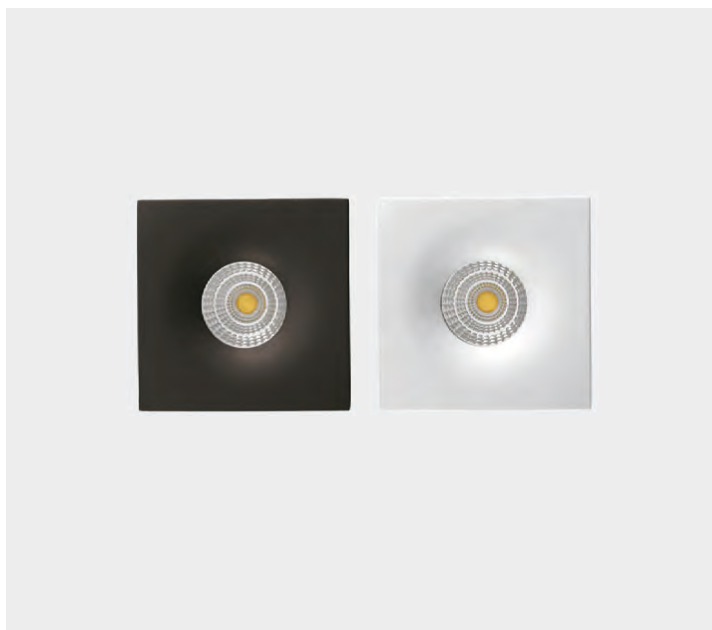

DORO

LED BULBS
Pag. 484

FINISH	LAMP	ON/OFF
□	1xGU10 LED	E37890B
■		E37890N

FINISH | □ TEXTURED WHITE | BLANCO TEXTURADO ■ TEXTURED BLACK | NEGRO TEXTURADO

ALUMINIUM | ALUMINIO

Technical Lighting / Iluminación técnica