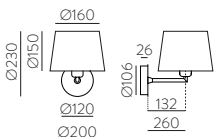

FINISH	LAMP	WATT	LUM (Real)	K	RAL	ON/OFF
■						A8202082N
□	1xE27 LED	3W	285	3000	✗	A8202082B
■						A8202082NSP
□	1xE27 LED	3W	285	3000	✗	A8202082BSP

USB output: 5V-2.1A

FINISH | ■ TEXTURED BLACK | NEGRO TEXTURADO □ TEXTURED WHITE | BLANCO TEXTURADO □ WHITE SHADE | PANTALLA BLANCA

⊕ IP20 IK05 CRI>90 incl USB type A USB type C Visual Comfort MacAdam Step≤3 **L80B20 ≥50.000h** METAL - COTTON | METAL - ALGODÓN