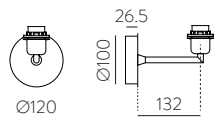

STILO UPGRADE

LED BULBS | **COMPATIBLE SHADE**
Pag. 484 | Pag. 485

NEW Wall Reading Light

FINISH	LAMP	WATT	LUM (Real)	K	RAL	SHADE	ON/OFF
■							A8202082N
□	1xE27 LED	3W	285	3000	✗	□	A8202082B
■							A8202082NSP
□	1xE27 LED	3W	285	3000	✗	✗	A8202082BSP

USB output: 5V-2A

FINISH | ■ TEXTURED BLACK | NEGRO TEXTURADO □ TEXTURED WHITE | BLANCO TEXTURADO □ WHITE SHADE | PANTALLA BLANCA

⊕ IP20 IK05 CRI>90 incl USB type A USB type C Visual Comfort MacAdam Step 3 **L80B20 ≥50.000h** METAL - COTTON | METAL - ALGODÓN

Collections / Colecciones

Wall

FINISH	LAMP	SHADE	RAL	ON/OFF	
■				A8202080N	
NEW □	1xE27 LED	□	✓	A8202080B	
■				A8202080NSP	
NEW □	1xE27 LED	□	✓	✗	A8202080BSP

Pendant Ø420mm

■				C8202080N
NEW □	1xE27 LED	□	✓	C8202080B

Pendant Ø620mm

■				C8202180N
NEW □	1xE27 LED	□	✓	C8202180B

FINISH | ■ TEXTURED BLACK | NEGRO TEXTURADO □ TEXTURED WHITE | BLANCO TEXTURADO □ WHITE SHADE | PANTALLA BLANCA

⊕ IP20 IK05 CUSTOM RAL METAL - COTTON | METAL - ALGODÓN