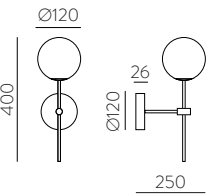

DORIS

Design by Nacho Timón

LED BULBS
Pag. 484

	FINISH	LAMP	CLASS	IP	ON/OFF	
Pendant Lamp XL						
	■					C382083O
		20xG9 LED	⊕	20	☐	
	NEW ■					C382083N
Pendant Lamp						
	■					C382082O
		8xG9 LED	⊕	20	☐	
	■					C382082N
Wall						
	■					A38201O
		1xG9 LED	☐	44	☐	
	■					A38201N
Table Lamp						
	■					S3820180O
		2xG9 LED	☐	20	☐	
	■					S3820180N
Floor Lamp						
	■					H3820180O
		2xG9 LED	☐	20	☐	
	■					H3820180N

Collections / Colecciones

FINISH | ■ ANTIQUE GOLD - OPAL | ORO VIEJO - OPAL

■ TEXTURED BLACK - OPAL | NEGRO TEXTURADO - OPAL

IK00

METAL - DOUBLE LAYER GLASS | METAL - CRISTAL DOBLE CAPA