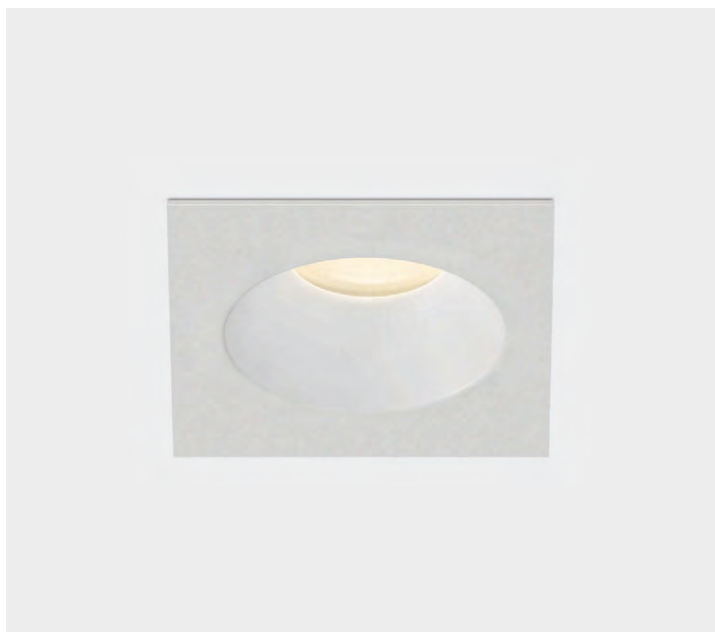

VELT

LED BULBS
Pag. 484

FINISH	LAMP	ON/OFF
□	1xGU10 LED	P36781B

FINISH | □ WHITE | BLANCO

METAL | METAL