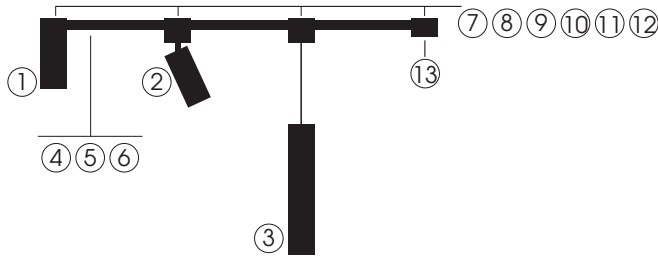

SURFACE | SUPERFICIE