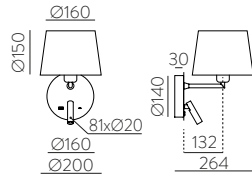

STILO UPGRADE

LED BULBS | **COMPATIBLE SHADE**
Pag. 484 | Pag. 485

NEW Wall Reading Light