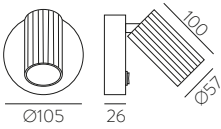

FINISH	LAMP	CLASS			ON/OFF
Wall 1L						A3951080B
		1xGU10 LED		350°	90°	A3951080N
						A3951080O
Wall 2L						A3951180B
		2xGU10 LED				A3951180N
						A3951180O

FINISH | TEXTURED WHITE | BLANCO TEXTURADO TEXTURED BLACK | NEGRO TEXTURADO TECHNICAL GOLD - BLACK | ORO TÉCNICO - NEGRO

IP20 IK06

ALUMINIUM | ALUMINIO