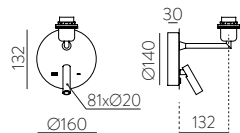

STILO UPGRADE

LED BULBS | **COMPATIBLE SHADE**
Pag. 484 | Pag. 485

NEW Wall Reading Light

FINISH	LAMP	WATT	LUM (Real)	K	RAL	SHADE	ON/OFF
■							A8202082N
□	1xE27 LED	3W	285	3000	✗	□	A8202082B
■							A8202082NSP
□	1xE27 LED	3W	285	3000	✗	✗	A8202082BSP

USB output: 5V-2A

FINISH | ■ TEXTURED BLACK | NEGRO TEXTURADO □ TEXTURED WHITE | BLANCO TEXTURADO □ WHITE SHADE | PANTALLA BLANCA

⊕ IP20 IK05 CRI>90 incl USB type A USB type C Visual Comfort MacAdam Step 3 **L80B20 ≥50.000h** METAL - COTTON | METAL - ALGODÓN

Collections / Colecciones

Wall

FINISH	LAMP	SHADE	RAL	ON/OFF	
■				A8202080N	
NEW □	1xE27 LED	□	✓	A8202080B	
■				A8202080NSP	
NEW □	1xE27 LED	□	✓	✗	A8202080BSP

Pendant Ø420mm

■				C8202080N
NEW □	1xE27 LED	□	✓	C8202080B

Pendant Ø620mm

■				C8202180N
NEW □	1xE27 LED	□	✓	C8202180B

FINISH | ■ TEXTURED BLACK | NEGRO TEXTURADO □ TEXTURED WHITE | BLANCO TEXTURADO □ WHITE SHADE | PANTALLA BLANCA

⊕ IP20 IK05 CUSTOM RAL METAL - COTTON | METAL - ALGODÓN