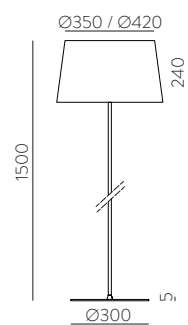

Floor Lamp

■					H8202080N
NEW ■	1xE27 LED	□	✓	□	H8202080B