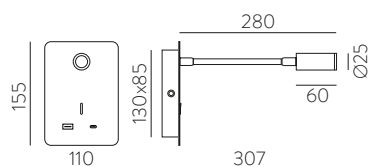

SENDA UPGRADE

Wall lamps / Apliques

FINISH	WATT	LUM (Real)	K	ON/OFF	TRIAC	DALI/PUSH
□	3W	285	3000	A3835001B	✗	✗
■				A3835001N		

USB output: 5V-2A

FINISH | □ TEXTURED WHITE | BLANCO TEXTURADO ■ TEXTURED BLACK | NEGRO TEXTURADO

IP20 IK04 CRI>90 incl USB type A USB type C Visual Comfort MacAdam Step≤3 L80B20 ≥50.000h METAL | METAL