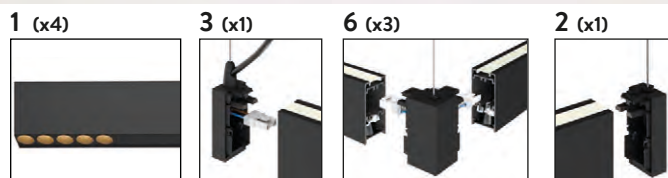

(*) Use one power supply led modules each 350W maximum | Usar una conexión a red cada máximo 350W