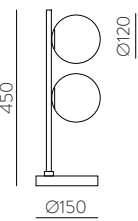

DORIS

Design by Nacho Timón

LED BULBS
Pag. 484

	FINISH	LAMP	CLASS	IP	ON/OFF	
Pendant Lamp XL						
	■					C382083O
		20xG9 LED	⊕	20	☐	
	NEW ■					C382083N
Pendant Lamp						
	■					C382082O
		8xG9 LED	⊕	20	☐	
	■					C382082N
Wall						
	■					A38201O
		1xG9 LED	☐	44	☐	
	■					A38201N
Table Lamp						
	■					S3820180O
		2xG9 LED	☐	20	☐	
	■					S3820180N
Floor Lamp						
	■					H3820180O
		2xG9 LED	☐	20	☐	
	■					H3820180N

Collections / Colecciones

FINISH | ■ ANTIQUE GOLD - OPAL | ORO VIEJO - OPAL

■ TEXTURED BLACK - OPAL | NEGRO TEXTURADO - OPAL

IK00

METAL - DOUBLE LAYER GLASS | METAL - CRISTAL DOBLE CAPA