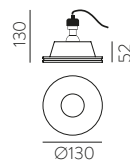

Technical Lighting / Iluminación técnica

GAMMA

TRIMLESS

LED BULBS
Pag. 484

FINISH	LAMP	ON/OFF
□	1xGU10 LED	E34091B

FINISH | □ WHITE | BLANCO

PLASTER | ESCAYOLA

DOT