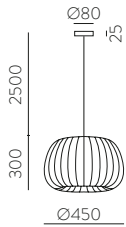

Pendant 450 mm

	NEW	□		C3055182BN
	NEW	□		C3055181BB
	NEW	■	1xE27 LED	C3055182PIN
	NEW	■		C3055181PIB

Table 360 mm