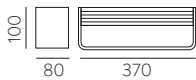

MINIMUM QTY REQUIRED 10 UNITS - CANTIDAD MÍNIMA REQUERIDA 10 UDS.

FINISH | TEXTURED WHITE | BLANCO TEXTURADO | TEXTURED BLACK | NEGRO TEXTURADO | TECHNICAL GOLD | ORO TÉCNICO

IP20 IK04 CRI>90 Incl RAL COMPATIBLE CASAMBI MacAdam Step≤3 **L80B20 ≥50.000h** METAL - METHACRYLATE | METAL - METACRILATO