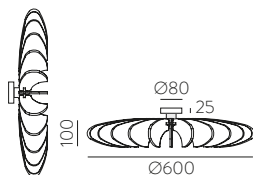

Wall 600 mm

■ 1xE27 LED A3912260N